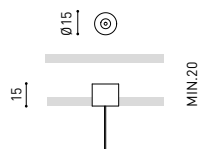

For power supply inside the track

WIRE TRIMLESS ACCESSORIES

FEED
MAINS TRIMLESS*
A023-00-01- | W | N | NO DIM

MAINS THICK TRIMLESS*
A023-00-02- | W | N | DIM

FASTENING
STEEL CABLE TRIMLESS*
A023-00-05- | W | N |