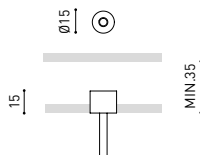

For power supply inside the track

WIRE TRIMLESS ACCESSORIES

FEED
MAINS TRIMLESS*
A023-00-01- | W | N | NO DIM

MAINS THICK TRIMLESS*
A023-00-02- | W | N | DIM

FASTENING
STEEL CABLE TRIMLESS*
A023-00-05- | W | N |