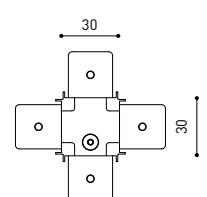

TRACK 48V SURFACE Corner 90° One Plane

T-Joint

X-Joint

Electrical connection not included | Straight joiner included

TRACK 48V SURFACE SHORT Corner 90° One Plane

T-Joint

X-Joint

Electrical connection not included | Straight joiner included