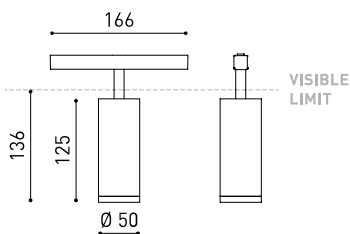

DIMENSIONS

ACCESSORIES

ANTI-GLARE HONEYCOMB
LOUVER

TRACK 48V OPTIONS

Name	FIT 50 48V FLOOD 4000K WTW
Reference	A3460132WTW
Color	Textured white - White track
RAL	9016
Category	TRACK LIGHTS

Type	LED
Gross luminous flux	1260 lm
Colour temperature	4000 K
Chromatic stability	MacAdam Step 2
Colour Rendering Index	CRI > 90
Power	12 W
Current	1050 mA
Efficacy	103 lm/W
LED lifespan	L90B10 > 108.000h

LIGHT SOURCE

LIGHTING FIXTURE | PHOTOMETRIC DATA

Lighting efficiency	79%
Light beam angle	50°

LIGHTING FIXTURE | ELECTRICAL DATA

Driver	Included
Power values of the system	13,67 W
Dimming	No Dim
Electrical insulation class	II

OTHER DATA

Sealing	IP20
Wireless control	Please Consult
Swivel angle	90°
Rotation angle	360°
Track type	Track 48V
Weight	350 g
Packaged weight	455 g
Packaging dimensions	218 x 195 x 62 mm
Units per package	1
Materials	Aluminium / Polycarbonate