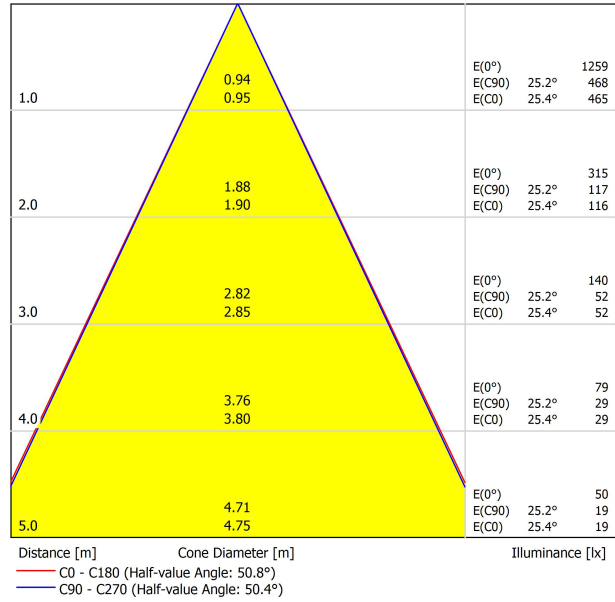

CONICAL DIAGRAM