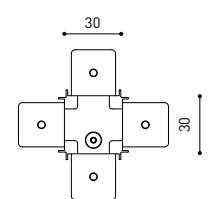

TRACK 48V SURFACE Corner 90° One Plane

T-Joint

X-Joint

Electrical connection not included | Straight joiner included

TRACK 48V SURFACE SHORT Corner 90° One Plane

T-Joint

X-Joint

Electrical connection not included | Straight joiner included