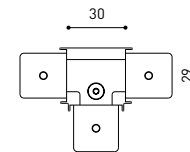

TRACK 48V SURFACE Corner 90° One Plane

T-Joint

X-Joint

Electrical connection not included | Straight joiner included

TRACK 48V SURFACE SHORT Corner 90° One Plane

T-Joint

X-Joint

Electrical connection not included | Straight joiner included