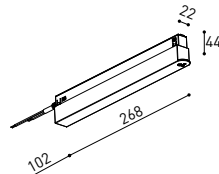

LED POWER SUPPLY
0434-01-69 **