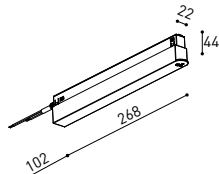

LED POWER SUPPLY

0434-01-69 **