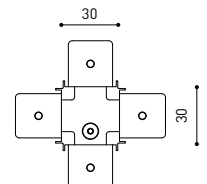

Sealing	IP20
Wireless control	Please Consult
Swivel angle	90°
Rotation angle	360°
Track type	Track 48V
Weight	350 g
Packaged weight	455 g
Packaging dimensions	218 x 195 x 62 mm
Units per package	1
Materials	Aluminium / Polycarbonate

TRACK 48V SURFACE Corner 90° One Plane

T-Joint

X-Joint

Electrical connection not included | Straight joiner included

TRACK 48V SURFACE SHORT Corner 90° One Plane

T-Joint

X-Joint

Electrical connection not included | Straight joiner included