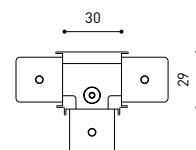

TRACK 48V SURFACE Corner 90° One Plane

T-Joint

X-Joint

Electrical connection not included | Straight joiner included

TRACK 48V SURFACE SHORT Corner 90° One Plane

T-Joint

X-Joint

Electrical connection not included | Straight joiner included