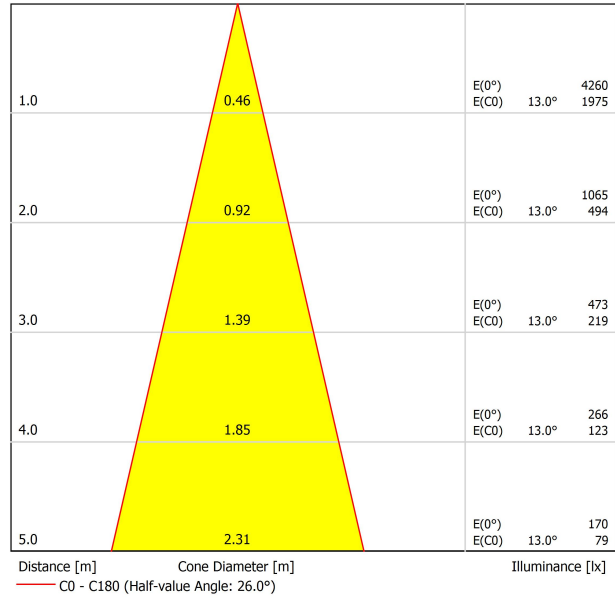

CONICAL DIAGRAM