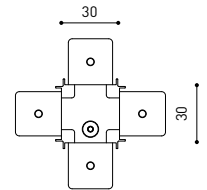

TRACK 48V SURFACE Corner 90° One Plane

T-Joint

X-Joint

Electrical connection not included | Straight joiner included

TRACK 48V SURFACE SHORT Corner 90° One Plane

T-Joint

X-Joint

Electrical connection not included | Straight joiner included