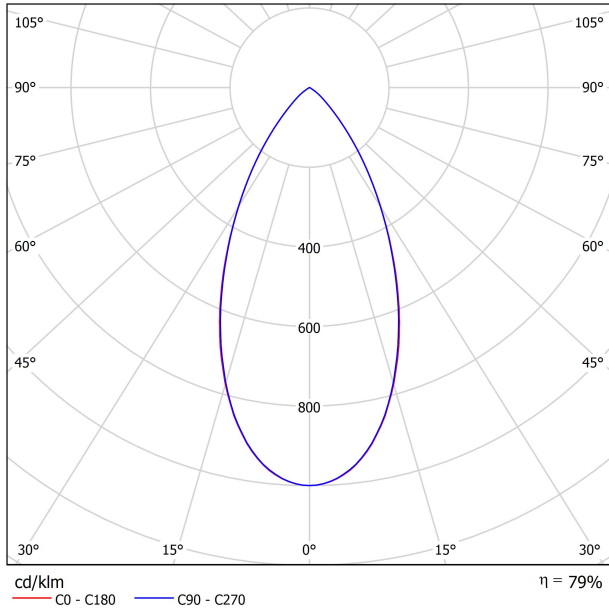

POLAR DIAGRAM