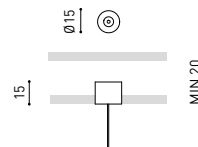

For power supply inside the track

WIRE TRIMLESS ACCESSORIES

FEED
MAINS TRIMLESS*
A023-00-01- | W | N | NO DIM
MAINS THICK TRIMLESS*
A023-00-02- | W | N | DIM

FASTENING
STEEL CABLE TRIMLESS*
A023-00-05- | W | N |