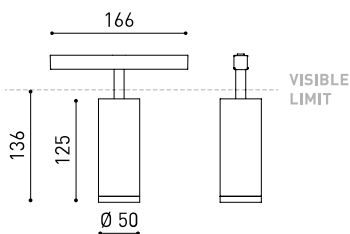

DIMENSIONS

ACCESSORIES

ANTI-GLARE HONEYCOMB
LOUVER

TRACK 48V OPTIONS

Name	FIT 50 48V FLOOD DIM DALI 2700K NTW
Reference	A3460230NTW
Color	Textured black - White track
RAL	9005
Category	TRACK LIGHTS

Type	LED
Gross luminous flux	1090 lm
Colour temperature	2700 K
Chromatic stability	MacAdam Step 2
Colour Rendering Index	CRI>90
Power	12 W
Current	1050 mA
Efficacy	87 lm/W
LED lifespan	L90B10 >108.000h

LIGHT SOURCE

Lighting efficiency	79%
Light beam angle	50°

LIGHTING FIXTURE | PHOTOMETRIC DATA

Driver	Included
Power values of the system	14,29 W
Dimming	DALI
Electrical insulation class	III

LIGHTING FIXTURE | ELECTRICAL DATA

Sealing	IP20
Wireless control	Please Consult
Swivel angle	90°
Rotation angle	360°
Track type	Track 48V
Weight	350 g
Packaged weight	455 g
Packaging dimensions	218 x 195 x 62 mm
Units per package	1
Materials	Aluminium / Polycarbonate