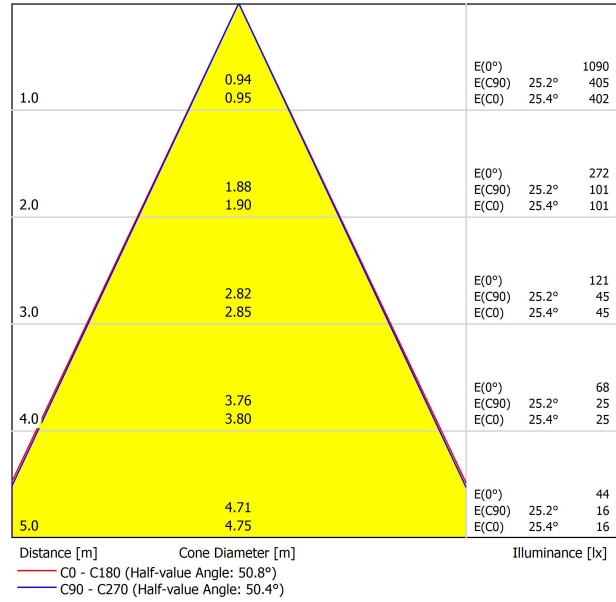

CONICAL DIAGRAM