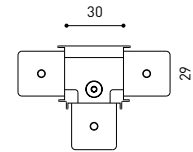

TRACK 48V SURFACE Corner 90° One Plane

T-Joint

X-Joint

Electrical connection not included | Straight joiner included

TRACK 48V SURFACE SHORT Corner 90° One Plane

T-Joint

X-Joint

Electrical connection not included | Straight joiner included

CONSTANT VOLTAGE
LED POWER SUPPLY

	P	V	D (A x B x C)
0434-01-61* N W	100W	48V	298 x 19 x 16mm
0434-01-69* N W	250W	48V	268 x 22 x 44mm
0434-01-62	150W	48V	350 x 30 x 18mm
0434-01-80	250W	48V	400 x 40 x 22mm