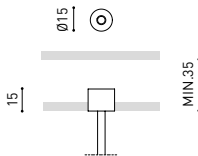

For power supply inside the track

WIRE TRIMLESS ACCESSORIES

FEED
MAINS TRIMLESS*
A023-00-01- | W | N | NO DIM
MAINS THICK TRIMLESS*
A023-00-02- | W | N | DIM

FASTENING
STEEL CABLE TRIMLESS*
A023-00-05- | W | N |