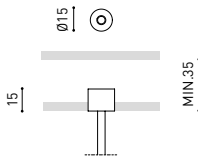

WIRE TRIMLESS ACCESSORIES

FEED
MAINS TRIMLESS*
A023-00-01- | W | N | NO DIM
MAINS THICK TRIMLESS*
A023-00-02- | W | N | DIM

FASTENING
STEEL CABLE TRIMLESS*
A023-00-05- | W | N |

* AS MANY PIECES AS NEEDED ACCORDING TO YOUR PRODUCT