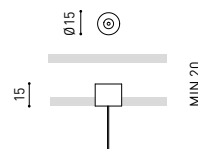

FASTENING
STEEL CABLE TRIMLESS*
A023-00-05- | W | N |