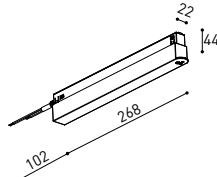

LED POWER SUPPLY
0434-01-69 **