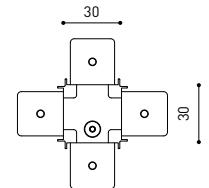

Estanqueidad	IP20
Control inalámbrico	Consultar
Ángulo de basculación	325°
Ángulo de giro	360°
Tipo de carril	Track 48V
Peso	155 g
Peso con embalaje	225 g
Dimensiones embalaje	188 x 163 x 53 mm
Unidades por embalaje	1
Materiales	Aluminio / Polycarbonato

TRACK 48V SURFACE Corner 90° One Plane

T-Joint

X-Joint

Electrical connection not included | Straight joiner included

TRACK 48V SURFACE SHORT Corner 90° One Plane

T-Joint

X-Joint

Electrical connection not included | Straight joiner included