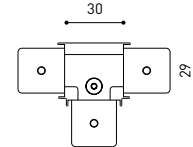

TRACK 48V SURFACE Corner 90° One Plane

T-Joint

X-Joint

Electrical connection not included | Straight joiner included

TRACK 48V SURFACE SHORT Corner 90° One Plane

T-Joint

X-Joint

Electrical connection not included | Straight joiner included