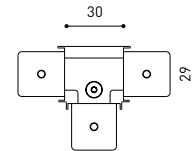

TRACK 48V TRIMLESS

TRACK 48V TRIMLESS 1m	A338-01-00- | N | WT |
TRACK 48V TRIMLESS 2m	A338-02-00- | N | WT |
TRACK 48V TRIMLESS 3m	A338-03-00- | N | WT |
TRACK 48V TRIMLESS Corner 90° One Plane	A338-06-00- | N | WT |
TRACK 48V TRIMLESS Corner 90° Two Planes	A338-07-00- | N | WT |

PLASTERBOARD CEILING, MANDATORY THICKNESS 12,5mm.
RECOMMENDED FOR INSTALLATIONS WHERE THE PROFILE CAN BE
INSTALLED BEFORE THE FALSE PLASTERBOARD CEILING.

TRIMLESS INSTALLATION GUIDE
<https://youtu.be/tgGsQdaYe-w>

TRACK 48V SURFACE

TRACK 48V SURFACE 1m	A338-11-00- | NT | WT |
TRACK 48V SURFACE 2m	A338-12-00- | NT | WT |
TRACK 48V SURFACE 3m	A338-13-00- | NT | WT |
TRACK 48V SURFACE Corner 90° One Plane	A338-14-00- | NT | WT |
TRACK 48V SURFACE T-Joint	A338-15-00- | NT |
TRACK 48V SURFACE X-Joint	A338-16-00- | NT |

TRACK 48V SURFACE SHORT

TRACK 48V SURFACE SHORT 1m	A338-21-00- | NT | WT |
TRACK 48V SURFACE SHORT 2m	A338-22-00- | NT | WT |
TRACK 48V SURFACE SHORT 3m	A338-23-00- | NT | WT |
TRACK 48V SURFACE SHORT Corner 90° One Plane	A338-24-00- | NT | WT |
TRACK 48V SURFACE SHORT T-Joint	A338-25-00- | NT |
TRACK 48V SURFACE SHORT X-Joint	A338-26-00- | NT |

COLOUR | N ■ RAL 9005 | NT ■ RAL 9005 | WT □ RAL 9016 |

TRACK 48V TRIMLESS Corner 90° One Plane

*Electrical connection not included

TRACK 48V TRIMLESS Corner 90° Two Planes

*Electrical connection not included

TRACK 48V SURFACE Corner 90° One Plane

T-Joint

X-Joint

Electrical connection not included | Straight joiner included

TRACK 48V SURFACE SHORT Corner 90° One Plane

T-Joint

X-Joint

Electrical connection not included | Straight joiner included