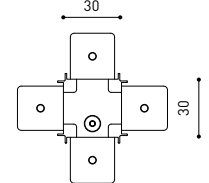

X-Joint

Electrical connection not included | Straight joiner included