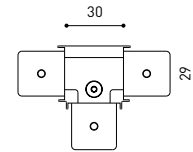

TRACK 48V SURFACE Corner 90° One Plane

T-Joint

X-Joint

Electrical connection not included | Straight joiner included

TRACK 48V SURFACE SHORT Corner 90° One Plane

T-Joint

X-Joint

Electrical connection not included | Straight joiner included