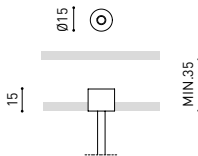

A338-00-27- | N | W | NO DIM

A338-00-28- | N | W | DIM

For power supply inside the track

WIRE TRIMLESS ACCESSORIES

FEED

MAINS TRIMLESS*
A023-00-01- | W | N | NO DIM

MAINS THICK TRIMLESS*
A023-00-02- | W | N | DIM