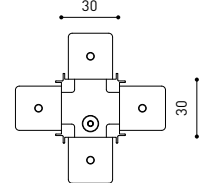

X-Joint

Electrical connection not included | Straight joiner included