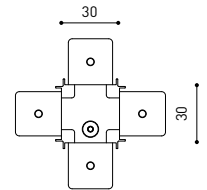

Estanqueidad	IP20
Control inalámbrico	Consultar
Ángulo de basculación	325°
Ángulo de giro	360°
Tipo de carril	Track 48V
Peso	155 g
Peso con embalaje	225 g
Dimensiones embalaje	188 x 163 x 53 mm
Unidades por embalaje	1
Materiales	Aluminio / Polycarbonato

TRACK 48V SURFACE Corner 90° One Plane

T-Joint

X-Joint

Electrical connection not included | Straight joiner included

TRACK 48V SURFACE SHORT Corner 90° One Plane

T-Joint

X-Joint

Electrical connection not included | Straight joiner included