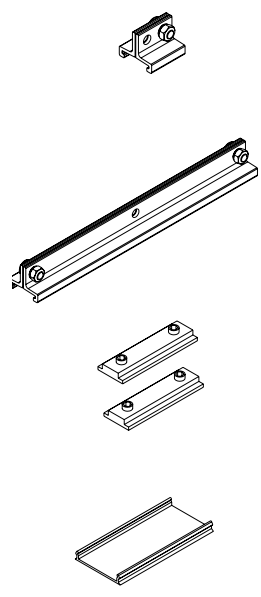

L-Joint Connector 48V
A338-00-12- | N | W |

T-Joint Connector 48V
A450-00-07- | N |

Wireless Control 48V
0434-01-31- | N | W | Casambi/AAG Stucchi App

Central Connector 48V
A338-00-02- | N | W |

Corner 90° Connector One Plane 48V
A338-00-24- | N | W |

*Not suitable for trimless version

X-Joint Connector 48V
A450-00-08- | N |

Cover Gap 1m 48V
A338-00-30- | N | W |

TRIMLESS 48V

Trimless T-Bracket 48V
A338-00-03

Trimless Long T-Bracket 48V
A338-00-04

Trimless Straight Joiner 48V (2 Units)
A338-00-05- | N | WT |

Trimless Plaster Installation Guard 1m 48V
A338-00-21

Trimless Clamp for M6 ROD 48V
A338-00-09

*See accessories quantities

Trimless Track Clamp 48V
A338-00-10

*See accessories quantities

Trimless Suspension Kit 48V
A338-00-08