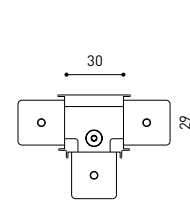

TRACK 48V SURFACE Corner 90° One Plane

T-Joint

X-Joint

Electrical connection not included | Straight joiner included

TRACK 48V SURFACE SHORT Corner 90° One Plane

T-Joint

X-Joint

Electrical connection not included | Straight joiner included

CONSTANT VOLTAGE LED POWER SUPPLY

	P	V	D (A x B x C)
0434-01-61* N W	100W	48V	298 x 19 x 16mm
0434-01-69* N W	250W	48V	268 x 22 x 44mm
0434-01-62	150W	48V	350 x 30 x 18mm
0434-01-80	250W	48V	400 x 40 x 22mm