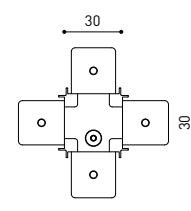

TRACK 48V SURFACE Corner 90° One Plane

T-Joint

X-Joint

Electrical connection not included | Straight joiner included

TRACK 48V SURFACE SHORT Corner 90° One Plane

T-Joint

X-Joint

Electrical connection not included | Straight joiner included