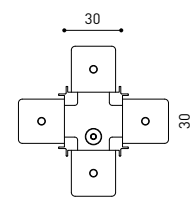

X-Joint

Electrical connection not included | Straight joiner included