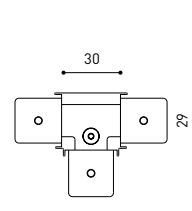

TRACK 48V SURFACE Corner 90° One Plane

T-Joint

X-Joint

Electrical connection not included | Straight joiner included

TRACK 48V SURFACE SHORT Corner 90° One Plane

T-Joint

X-Joint

Electrical connection not included | Straight joiner included

CONSTANT VOLTAGE LED POWER SUPPLY

	P	V	D (A x B x C)
0434-01-61* N W	100W	48V	298 x 19 x 16mm
0434-01-69* N W	250W	48V	268 x 22 x 44mm
0434-01-62	150W	48V	350 x 30 x 18mm
0434-01-80	250W	48V	400 x 40 x 22mm