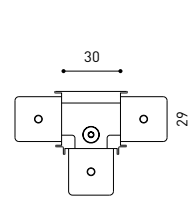

TRACK 48V TRIMLESS

TRACK 48V TRIMLESS 1m	A338-01-00- | N | WT |
TRACK 48V TRIMLESS 2m	A338-02-00- | N | WT |
TRACK 48V TRIMLESS 3m	A338-03-00- | N | WT |
TRACK 48V TRIMLESS Corner 90° One Plane	A338-06-00- | N | WT |
TRACK 48V TRIMLESS Corner 90° Two Planes	A338-07-00- | N | WT |

PLASTERBOARD CEILING, MANDATORY THICKNESS 12,5mm.
RECOMMENDED FOR INSTALLATIONS WHERE THE PROFILE CAN BE
INSTALLED BEFORE THE FALSE PLASTERBOARD CEILING.

TRIMLESS INSTALLATION GUIDE

<https://youtu.be/tgGsQdaYe-w>

TRACK 48V SURFACE

TRACK 48V SURFACE 1m	A338-11-00- | NT | WT |
TRACK 48V SURFACE 2m	A338-12-00- | NT | WT |
TRACK 48V SURFACE 3m	A338-13-00- | NT | WT |
TRACK 48V SURFACE Corner 90° One Plane	A338-14-00- | NT | WT |
TRACK 48V SURFACE T-Joint	A338-15-00- | NT |
TRACK 48V SURFACE X-Joint	A338-16-00- | NT |

TRACK 48V SURFACE SHORT

TRACK 48V SURFACE SHORT 1m	A338-21-00- | NT | WT |
TRACK 48V SURFACE SHORT 2m	A338-22-00- | NT | WT |
TRACK 48V SURFACE SHORT 3m	A338-23-00- | NT | WT |
TRACK 48V SURFACE SHORT Corner 90° One Plane	A338-24-00- | NT | WT |
TRACK 48V SURFACE SHORT T-Joint	A338-25-00- | NT |
TRACK 48V SURFACE SHORT X-Joint	A338-26-00- | NT |

COLOUR | N ■ RAL 9005 | NT ■ RAL 9005 | WT □ RAL 9016 |

TRACK 48V TRIMLESS Corner 90° One Plane

*Electrical connection not included

TRACK 48V TRIMLESS Corner 90° Two Planes

*Electrical connection not included

TRACK 48V SURFACE Corner 90° One Plane

T-Joint

X-Joint

Electrical connection not included | Straight joiner included

TRACK 48V SURFACE SHORT Corner 90° One Plane

T-Joint

X-Joint

Electrical connection not included | Straight joiner included