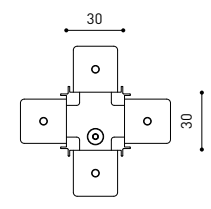

X-Joint

Electrical connection not included | Straight joiner included