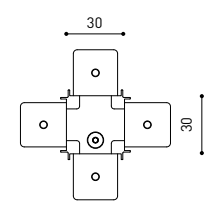

TRACK 48V SURFACE Corner 90° One Plane

T-Joint

X-Joint

Electrical connection not included | Straight joiner included

TRACK 48V SURFACE SHORT Corner 90° One Plane

T-Joint

X-Joint

Electrical connection not included | Straight joiner included