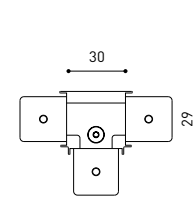

TRACK 48V TRIMLESS

TRACK 48V TRIMLESS 1m	A338-01-00- | N | WT |
TRACK 48V TRIMLESS 2m	A338-02-00- | N | WT |
TRACK 48V TRIMLESS 3m	A338-03-00- | N | WT |
TRACK 48V TRIMLESS Corner 90° One Plane	A338-06-00- | N | WT |
TRACK 48V TRIMLESS Corner 90° Two Planes	A338-07-00- | N | WT |

PLASTERBOARD CEILING, MANDATORY THICKNESS 12,5mm.
RECOMMENDED FOR INSTALLATIONS WHERE THE PROFILE CAN BE
INSTALLED BEFORE THE FALSE PLASTERBOARD CEILING.

TRIMLESS INSTALLATION GUIDE
<https://youtu.be/tgGsQdaYe-w>

TRACK 48V SURFACE

TRACK 48V SURFACE 1m	A338-11-00- | NT | WT |
TRACK 48V SURFACE 2m	A338-12-00- | NT | WT |
TRACK 48V SURFACE 3m	A338-13-00- | NT | WT |
TRACK 48V SURFACE Corner 90° One Plane	A338-14-00- | NT | WT |
TRACK 48V SURFACE T-Joint	A338-15-00- | NT |
TRACK 48V SURFACE X-Joint	A338-16-00- | NT |

TRACK 48V SURFACE SHORT

TRACK 48V SURFACE SHORT 1m	A338-21-00- | NT | WT |
TRACK 48V SURFACE SHORT 2m	A338-22-00- | NT | WT |
TRACK 48V SURFACE SHORT 3m	A338-23-00- | NT | WT |
TRACK 48V SURFACE SHORT Corner 90° One Plane	A338-24-00- | NT | WT |
TRACK 48V SURFACE SHORT T-Joint	A338-25-00- | NT |
TRACK 48V SURFACE SHORT X-Joint	A338-26-00- | NT |

COLOUR | N ■ RAL 9005 | NT ■ RAL 9005 | WT □ RAL 9016 |

TRACK 48V TRIMLESS Corner 90° One Plane

*Electrical connection not included

TRACK 48V TRIMLESS Corner 90° Two Planes

*Electrical connection not included

TRACK 48V SURFACE Corner 90° One Plane

T-Joint

X-Joint

Electrical connection not included | Straight joiner included

TRACK 48V SURFACE SHORT Corner 90° One Plane

T-Joint

X-Joint

Electrical connection not included | Straight joiner included