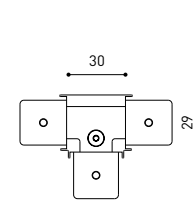

TRACK 48V SURFACE Corner 90° One Plane

T-Joint

X-Joint

Electrical connection not included | Straight joiner included

TRACK 48V SURFACE SHORT Corner 90° One Plane

T-Joint

X-Joint

Electrical connection not included | Straight joiner included

CONSTANT VOLTAGE LED POWER SUPPLY

	P	V	D (A x B x C)
0434-01-61* N W	100W	48V	298 x 19 x 16mm
0434-01-69* N W	250W	48V	268 x 22 x 44mm
0434-01-62	150W	48V	350 x 30 x 18mm
0434-01-80	250W	48V	400 x 40 x 22mm