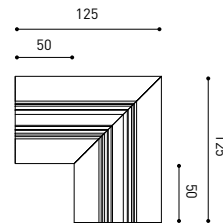

TRACK 48V TRIMLESS Corner 90° One Plane

*Electrical connection not included