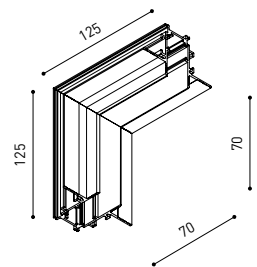

TRACK 48V TRIMLESS Corner 90° Two Planes

*Electrical connection not included