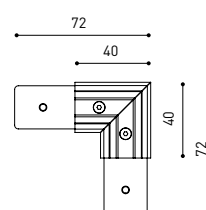

TRACK 48V SURFACE Corner 90° One Plane

T-Joint

X-Joint

Electrical connection not included | Straight joiner included

TRACK 48V SURFACE SHORT Corner 90° One Plane

T-Joint

X-Joint

Electrical connection not included | Straight joiner included