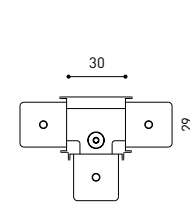

TRACK 48V SURFACE Corner 90° One Plane

T-Joint

X-Joint

Electrical connection not included | Straight joiner included

TRACK 48V SURFACE SHORT Corner 90° One Plane

T-Joint

X-Joint

Electrical connection not included | Straight joiner included

CONSTANT VOLTAGE LED POWER SUPPLY

	P	V	D (A x B x C)
0434-01-61* N W	100W	48V	298 x 19 x 16mm
0434-01-69* N W	250W	48V	268 x 22 x 44mm
0434-01-62	150W	48V	350 x 30 x 18mm
0434-01-80	250W	48V	400 x 40 x 22mm