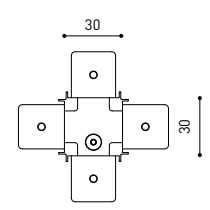

TRACK 48V SURFACE Corner 90° One Plane

T-Joint

X-Joint

Electrical connection not included | Straight joiner included

TRACK 48V SURFACE SHORT Corner 90° One Plane

T-Joint

X-Joint

Electrical connection not included | Straight joiner included