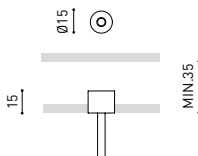

WIRE TRIMLESS ACCESSORIES

FEED
MAINS TRIMLESS*
A023-00-01- | W | N | NO DIM
MAINS THICK TRIMLESS*
A023-00-02- | W | N | DIM