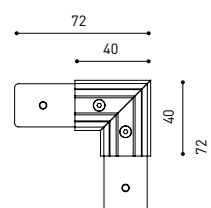

TRACK 48V SURFACE Corner 90° One Plane

T-Joint

X-Joint

Electrical connection not included | Straight joiner included

TRACK 48V SURFACE SHORT Corner 90° One Plane

T-Joint

X-Joint

Electrical connection not included | Straight joiner included