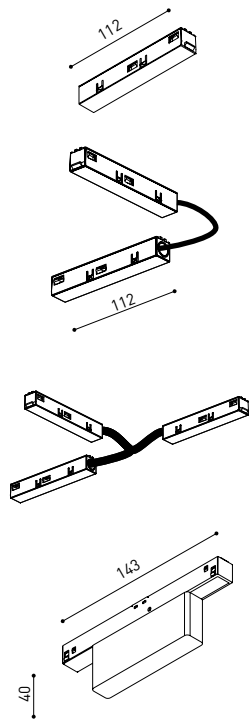

CONSTANT VOLTAGE LED POWER SUPPLY

	P	V	D (A x B x C)
0434-01-61* N W	100W	48V	298 x 19 x 16mm
0434-01-69* N W	250W	48V	268 x 22 x 44mm
0434-01-62	150W	48V	350 x 30 x 18mm
0434-01-80	250W	48V	400 x 40 x 22mm

**Not recommended for Track 48V Surface Short

COMPATIBILITY ACCORDING TO TYPE OF TRACK

TRACK 48V & TRACK 48V SURFACE SHORT

COLOUR | N ■ RAL 9005 |

ALL 48V TRACK

Live-End Connector 48V
A338-00-01- | N | W |

L-Joint Connector 48V
A338-00-12- | N | W |

T-Joint Connector 48V
A450-00-07- | N |

Wireless Control 48V
0434-01-31- | N | W | Casambi/AAG Stucchi App

Central Connector 48V
A338-00-02- | N | W |

Corner 90° Connector One Plane 48V
A338-00-24- | N | W |

*Not suitable for trimless version

X-Joint Connector 48V
A450-00-08- | N |

Cover Gap 1m 48V
A338-00-30- | N | W |

TRIMLESS 48V

Trimless T-Bracket 48V
A338-00-03

Trimless Long T-Bracket 48V
A338-00-04

Trimless Straight Joiner 48V (2 Units)
A338-00-05- | N | WT |