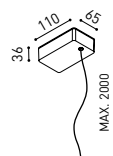

Suspension Feed Kit 48V
A338-00-16- | N | W | NO DIM
A338-00-17- | N | W | DIM
For remote power supply
A338-00-27- | N | W | NO DIM
A338-00-28- | N | W | DIM
For power supply inside the track