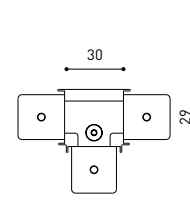

TRACK 48V TRIMLESS

TRACK 48V TRIMLESS 1m	A338-01-00- | N | WT |
TRACK 48V TRIMLESS 2m	A338-02-00- | N | WT |
TRACK 48V TRIMLESS 3m	A338-03-00- | N | WT |
TRACK 48V TRIMLESS Corner 90° One Plane	A338-06-00- | N | WT |
TRACK 48V TRIMLESS Corner 90° Two Planes	A338-07-00- | N | WT |

PLASTERBOARD CEILING, MANDATORY THICKNESS 12,5mm.
RECOMMENDED FOR INSTALLATIONS WHERE THE PROFILE CAN BE
INSTALLED BEFORE THE FALSE PLASTERBOARD CEILING.

TRIMLESS INSTALLATION GUIDE
<https://youtu.be/tgGsQdaYe-w>

TRACK 48V SURFACE

TRACK 48V SURFACE 1m	A338-11-00- | NT | WT |
TRACK 48V SURFACE 2m	A338-12-00- | NT | WT |
TRACK 48V SURFACE 3m	A338-13-00- | NT | WT |
TRACK 48V SURFACE Corner 90° One Plane	A338-14-00- | NT | WT |
TRACK 48V SURFACE T-Joint	A338-15-00- | NT |
TRACK 48V SURFACE X-Joint	A338-16-00- | NT |

TRACK 48V SURFACE SHORT

TRACK 48V SURFACE SHORT 1m	A338-21-00- | NT | WT |
TRACK 48V SURFACE SHORT 2m	A338-22-00- | NT | WT |
TRACK 48V SURFACE SHORT 3m	A338-23-00- | NT | WT |
TRACK 48V SURFACE SHORT Corner 90° One Plane	A338-24-00- | NT | WT |
TRACK 48V SURFACE SHORT T-Joint	A338-25-00- | NT |
TRACK 48V SURFACE SHORT X-Joint	A338-26-00- | NT |

COLOUR | N ■ RAL 9005 | NT ■ RAL 9005 | WT □ RAL 9016 |

TRACK 48V TRIMLESS Corner 90° One Plane

*Electrical connection not included

TRACK 48V TRIMLESS Corner 90° Two Planes

*Electrical connection not included

TRACK 48V SURFACE Corner 90° One Plane

T-Joint

X-Joint

Electrical connection not included | Straight joiner included

TRACK 48V SURFACE SHORT Corner 90° One Plane

T-Joint

X-Joint

Electrical connection not included | Straight joiner included