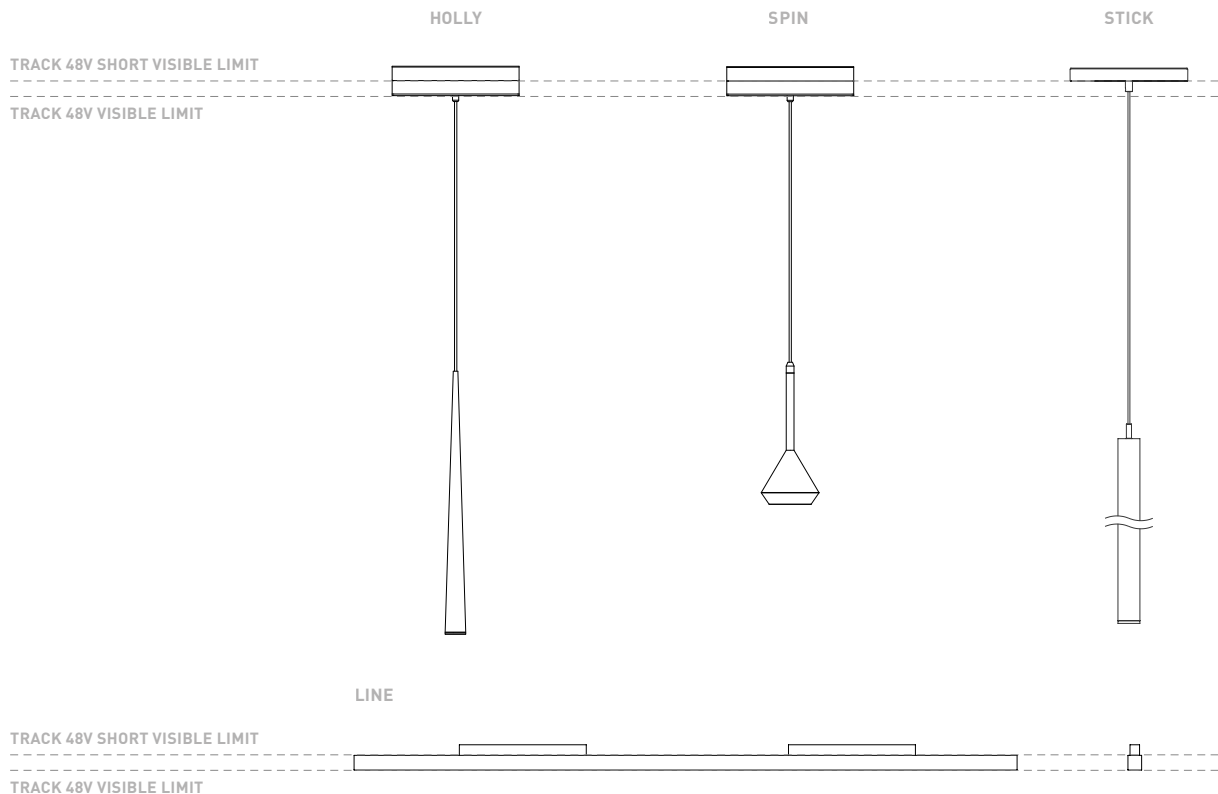

CONSTANT VOLTAGE LED POWER SUPPLY

	P	V	D (A x B x C)
0434-01-61* | N | W |	100W	48V	298 x 19 x 16mm
0434-01-69* | N | W |	250W	48V	268 x 22 x 44mm
0434-01-62	150W	48V	350 x 30 x 18mm
0434-01-80	250W	48V	400 x 40 x 22mm

220
240 V~ | *To be installed inside the track.

ⓘ » 282

DROP VOLTAGE TABLE

POWER (W)	CABLE SECTION (mm²)	CABLE LENGTH (m)			
		5	10	20	30
100	0,75	50	50	X	X
	1,5	50	50	40	25
150	0,75	40	15	X	X
	1,5	50	40	20	X
250	0,75	20	X	X	X
	1,5	35	20	X	X

LED POWER SUPPLY

0434-01-61

LED POWER SUPPLY

0434-01-69 **

LED POWER SUPPLY

0434-01-62

LED POWER SUPPLY

0434-01-80

**Not recommended for Track 48V Surface Short

COMPATIBILITY ACCORDING TO TYPE OF TRACK

TRACK 48V & TRACK 48V SURFACE SHORT

COLOUR | N ■ RAL 9005 |