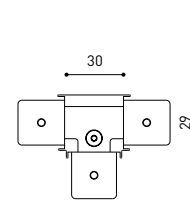

TRACK 48V SURFACE Corner 90° One Plane

T-Joint

X-Joint

Electrical connection not included | Straight joiner included

TRACK 48V SURFACE SHORT Corner 90° One Plane

T-Joint

X-Joint

Electrical connection not included | Straight joiner included

CONSTANT VOLTAGE LED POWER SUPPLY

	P	V	D (A x B x C)
0434-01-61* N W	100W	48V	298 x 19 x 16mm
0434-01-69* N W	250W	48V	268 x 22 x 44mm
0434-01-62	150W	48V	350 x 30 x 18mm
0434-01-80	250W	48V	400 x 40 x 22mm