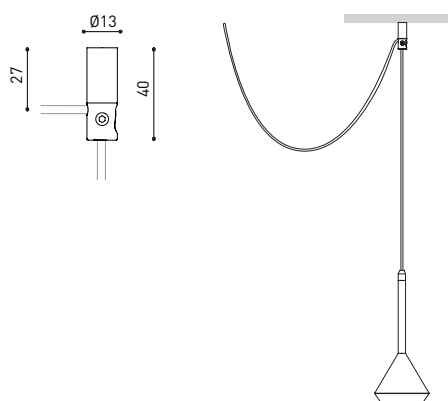

POLAR-KOORDINATEN DIAGRAMM

KEGELDIAGRAMM

Model	Cord Accessory
Reference	02230000 W N
Colour	W <input type="checkbox"/> RAL 9016 N <input checked="" type="checkbox"/> RAL9005
Category	Accessories

PRODUCT

Cord Accessory

02230000 | W | N |

W RAL 9016 | N RAL9005

Accessories

DIMENSIONAL DRAWING

TRACK 48V TRIMLESS

TRACK 48V TRIMLESS 1m	A338-01-00- N WT
TRACK 48V TRIMLESS 2m	A338-02-00- N WT
TRACK 48V TRIMLESS 3m	A338-03-00- N WT
TRACK 48V TRIMLESS Corner 90° One Plane	A338-06-00- N WT
TRACK 48V TRIMLESS Corner 90° Two Planes	A338-07-00- N WT