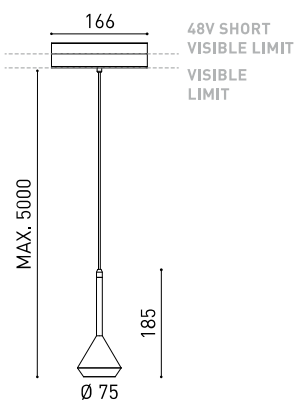

### DIMENSIONS

### LIGHTING FIXTURE | PHOTOMETRIC DATA

Lighting efficiency	86%
Light beam angle	24°

### OTHER DATA

Sealing	IP20
Wireless control	Please Consult
Cord length	Max. 5 m
Fast adjustment tensioner	No
Track type	Track 48V
Weight	530 g
Packaged weight	666 g
Packaging dimensions	253 x 152 x 102 mm
Units per package	1
Materials	Aluminium / Polymethyl Methacrylate