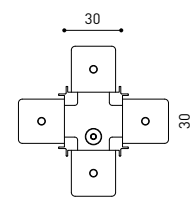

X-Joint

Electrical connection not included | Straight joiner included