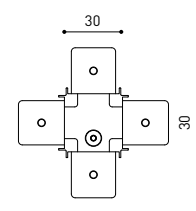

TRACK 48V SURFACE Corner 90° One Plane

T-Joint

X-Joint

Electrical connection not included | Straight joiner included

TRACK 48V SURFACE SHORT Corner 90° One Plane

T-Joint

X-Joint

Electrical connection not included | Straight joiner included