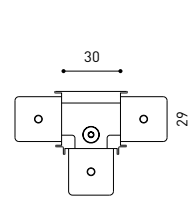

TRACK 48V TRIMLESS

TRACK 48V TRIMLESS 1m	A338-01-00- | N | WT |
TRACK 48V TRIMLESS 2m	A338-02-00- | N | WT |
TRACK 48V TRIMLESS 3m	A338-03-00- | N | WT |
TRACK 48V TRIMLESS Corner 90° One Plane	A338-06-00- | N | WT |
TRACK 48V TRIMLESS Corner 90° Two Planes	A338-07-00- | N | WT |

PLASTERBOARD CEILING, MANDATORY THICKNESS 12,5mm.
RECOMMENDED FOR INSTALLATIONS WHERE THE PROFILE CAN BE
INSTALLED BEFORE THE FALSE PLASTERBOARD CEILING.

TRIMLESS INSTALLATION GUIDE

<https://youtu.be/tgGsQdaYe-w>

TRACK 48V SURFACE

TRACK 48V SURFACE 1m	A338-11-00- | NT | WT |
TRACK 48V SURFACE 2m	A338-12-00- | NT | WT |
TRACK 48V SURFACE 3m	A338-13-00- | NT | WT |
TRACK 48V SURFACE Corner 90° One Plane	A338-14-00- | NT | WT |
TRACK 48V SURFACE T-Joint	A338-15-00- | NT |
TRACK 48V SURFACE X-Joint	A338-16-00- | NT |

TRACK 48V SURFACE SHORT

TRACK 48V SURFACE SHORT 1m	A338-21-00- | NT | WT |
TRACK 48V SURFACE SHORT 2m	A338-22-00- | NT | WT |
TRACK 48V SURFACE SHORT 3m	A338-23-00- | NT | WT |
TRACK 48V SURFACE SHORT Corner 90° One Plane	A338-24-00- | NT | WT |
TRACK 48V SURFACE SHORT T-Joint	A338-25-00- | NT |
TRACK 48V SURFACE SHORT X-Joint	A338-26-00- | NT |

COLOUR | N ■ RAL 9005 | NT ■ RAL 9005 | WT □ RAL 9016 |

TRACK 48V TRIMLESS Corner 90° One Plane

*Electrical connection not included

TRACK 48V TRIMLESS Corner 90° Two Planes

*Electrical connection not included

TRACK 48V SURFACE Corner 90° One Plane

T-Joint

X-Joint

Electrical connection not included | Straight joiner included

TRACK 48V SURFACE SHORT Corner 90° One Plane

T-Joint

X-Joint

Electrical connection not included | Straight joiner included