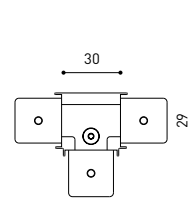

TRACK 48V SURFACE Corner 90° One Plane

T-Joint

X-Joint

Electrical connection not included | Straight joiner included

TRACK 48V SURFACE SHORT Corner 90° One Plane

T-Joint

X-Joint

Electrical connection not included | Straight joiner included

CONSTANT VOLTAGE LED POWER SUPPLY

	P	V	D (A x B x C)
0434-01-61* N W	100W	48V	298 x 19 x 16mm
0434-01-69* N W	250W	48V	268 x 22 x 44mm
0434-01-62	150W	48V	350 x 30 x 18mm
0434-01-80	250W	48V	400 x 40 x 22mm