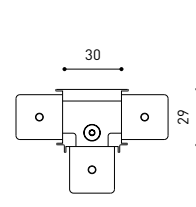

TRACK 48V TRIMLESS

TRACK 48V TRIMLESS 1m	A338-01-00- | N | WT |
TRACK 48V TRIMLESS 2m	A338-02-00- | N | WT |
TRACK 48V TRIMLESS 3m	A338-03-00- | N | WT |
TRACK 48V TRIMLESS Corner 90° One Plane	A338-06-00- | N | WT |
TRACK 48V TRIMLESS Corner 90° Two Planes	A338-07-00- | N | WT |

PLASTERBOARD CEILING, MANDATORY THICKNESS 12,5mm.
RECOMMENDED FOR INSTALLATIONS WHERE THE PROFILE CAN BE
INSTALLED BEFORE THE FALSE PLASTERBOARD CEILING.

TRIMLESS INSTALLATION GUIDE
<https://youtu.be/tgGsQdaYe-w>

TRACK 48V SURFACE

TRACK 48V SURFACE 1m	A338-11-00- | NT | WT |
TRACK 48V SURFACE 2m	A338-12-00- | NT | WT |
TRACK 48V SURFACE 3m	A338-13-00- | NT | WT |
TRACK 48V SURFACE Corner 90° One Plane	A338-14-00- | NT | WT |
TRACK 48V SURFACE T-Joint	A338-15-00- | NT |
TRACK 48V SURFACE X-Joint	A338-16-00- | NT |

TRACK 48V SURFACE SHORT

TRACK 48V SURFACE SHORT 1m	A338-21-00- | NT | WT |
TRACK 48V SURFACE SHORT 2m	A338-22-00- | NT | WT |
TRACK 48V SURFACE SHORT 3m	A338-23-00- | NT | WT |
TRACK 48V SURFACE SHORT Corner 90° One Plane	A338-24-00- | NT | WT |
TRACK 48V SURFACE SHORT T-Joint	A338-25-00- | NT |
TRACK 48V SURFACE SHORT X-Joint	A338-26-00- | NT |

COLOUR | N ■ RAL 9005 | NT ■ RAL 9005 | WT □ RAL 9016 |

TRACK 48V TRIMLESS Corner 90° One Plane

*Electrical connection not included

TRACK 48V TRIMLESS Corner 90° Two Planes

*Electrical connection not included

TRACK 48V SURFACE Corner 90° One Plane

T-Joint

X-Joint

Electrical connection not included | Straight joiner included

TRACK 48V SURFACE SHORT Corner 90° One Plane

T-Joint

X-Joint

Electrical connection not included | Straight joiner included