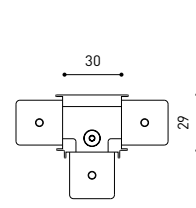

TRACK 48V SURFACE Corner 90° One Plane

T-Joint

X-Joint

Electrical connection not included | Straight joiner included

TRACK 48V SURFACE SHORT Corner 90° One Plane

T-Joint

X-Joint

Electrical connection not included | Straight joiner included

CONSTANT VOLTAGE LED POWER SUPPLY

	P	V	D (A x B x C)
0434-01-61* N W	100W	48V	298 x 19 x 16mm
0434-01-69* N W	250W	48V	268 x 22 x 44mm
0434-01-62	150W	48V	350 x 30 x 18mm
0434-01-80	250W	48V	400 x 40 x 22mm