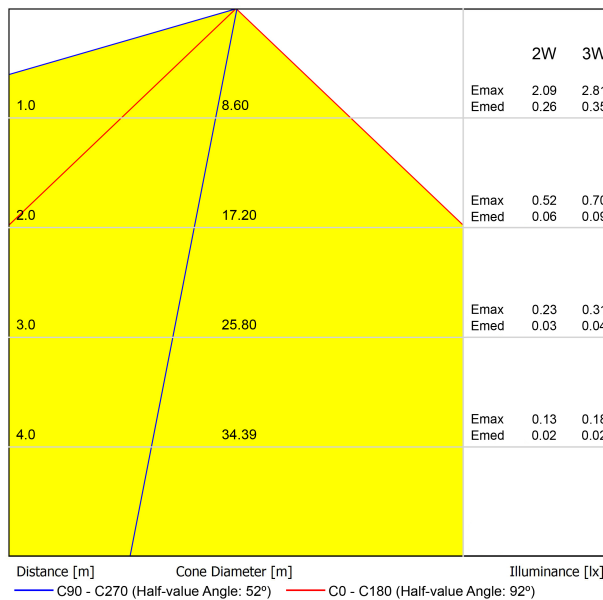

CONICAL DIAGRAM