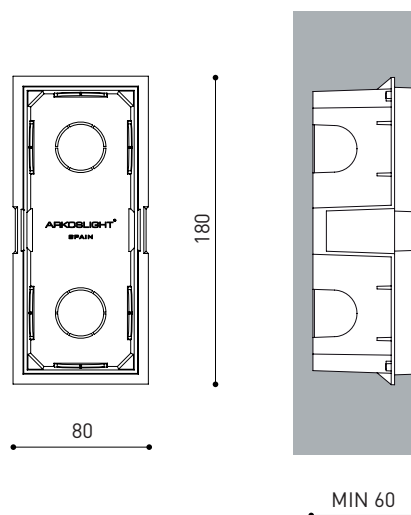

PRODUCT	
Model	Wally Concrete box Accessory
Reference	A353-90-00
Category	Accessories

185 X 85

Wally's auxiliary box allows it to be installed inside concrete walls. (It is not needed when installed in cardboard or plaster walls).
This accessory can be purchased independently, for the subsequent placement of Wally once the works have been finished.