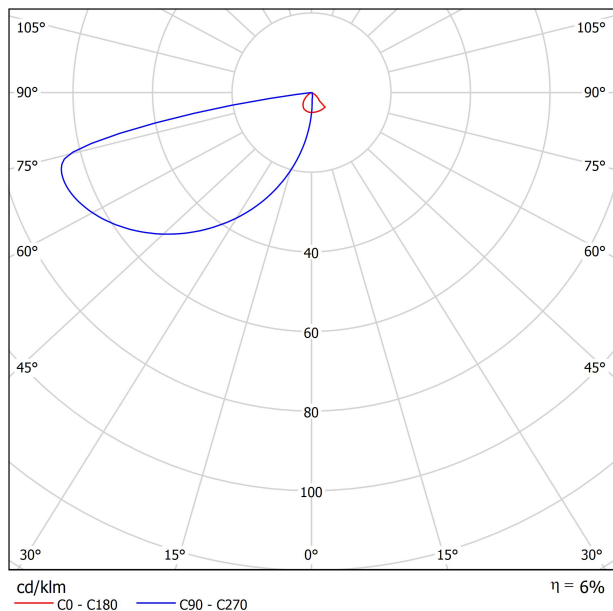

POLAR DIAGRAM