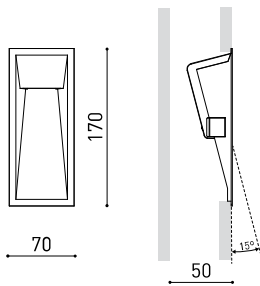

DIMENSIONS

ACCESSORIES

PRODUCT

Name	WALLY W/O EQ 2700K N
Reference	A3530000N
Color	Black
RAL	Colour in the mass looks alike RAL 9005
Category	WALL, FLOOR & PORTABLE

LIGHT SOURCE

Type	LED
Gross luminous flux	260 / 350 lm
Colour temperature	2700 K
Chromatic stability	MacAdam Step 2
Colour Rendering Index	CRI > 90
Power	2,1 / 3 W
Current	250 / 350 mA
Efficacy	124 / 117 lm/W
LED lifespan	L90B10 > 55.000h

LIGHTING FIXTURE | PHOTOMETRIC DATA

Lighting efficiency	6%
Light beam angle	73°

LIGHTING FIXTURE | ELECTRICAL DATA

Driver	Excluded: Must be placed on remote
Dimming	No Dim / DALI
Electrical insulation class	III

OTHER DATA

Sealing	IP20
Wireless control	Please Consult
Recess measurements	62 x 162 mm
Weight	160 g
Packaged weight	190 g
Packaging dimensions	180 x 78 x 55 mm
Units per package	1
Materials	Aluminium / Polycarbonate

Wally is a floor wash light with geometrical and architectural shapes. It has been designed in one single piece so that it fits perfectly in the wall, with a clean visual transition between planes, with no division lines. Its ultrafine frame helps it to blend visually with the installation surface, illuminating corridors, stairs and transit areas with total discretion.