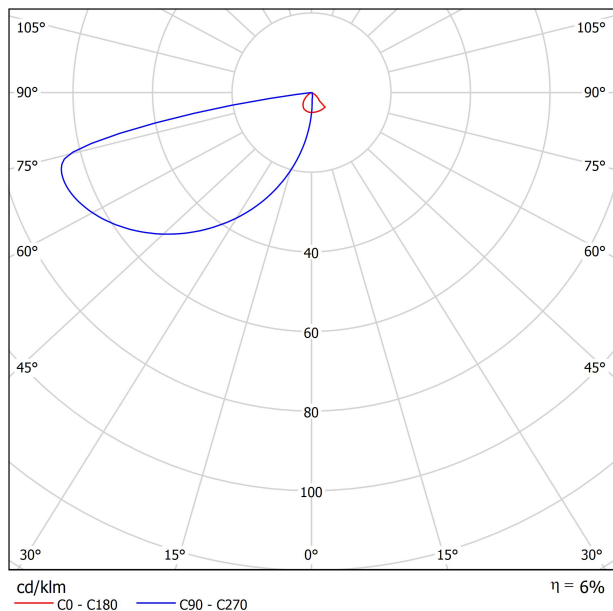

DIAGRAMA POLAR

DIAGRAMA CÓNICO

DRIVER OPTIONS*		P	I	
NO DIM	0434-01-30	2,1W	250mA	1 to 3 WALLY
	0486-04-35	3W	350mA	1 WALLY
	0434-00-39	3W	350mA	1 to 4 WALLY
DIM DALI	0434-01-29	2,1W	250mA	1 to 3 WALLY
	0434-00-79	3W	350mA	1 to 4 WALLY