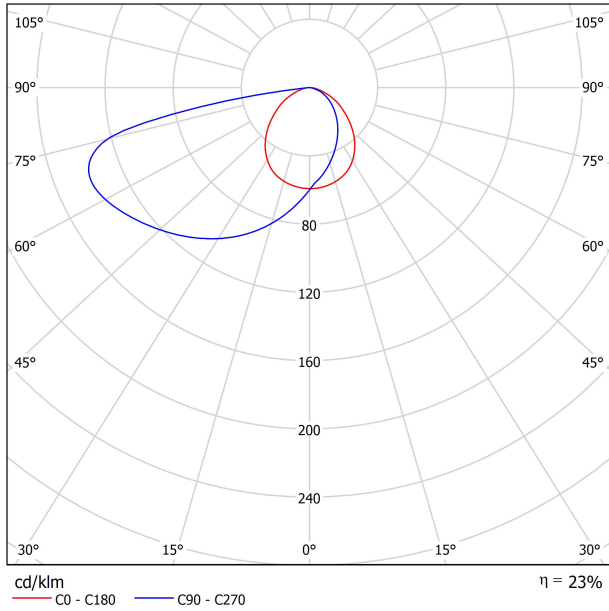

DIAGRAMA POLAR

DIAGRAMA CÓNICO

DRIVER OPTIONS*		P	I	
NO DIM	0434-01-30	2,1W	250mA	1 to 3 WALLY
	0486-04-35	3W	350mA	1 WALLY
	0434-00-39	3W	350mA	1 to 4 WALLY
DIM DALI	0434-01-29	2,1W	250mA	1 to 3 WALLY
	0434-00-79	3W	350mA	1 to 4 WALLY