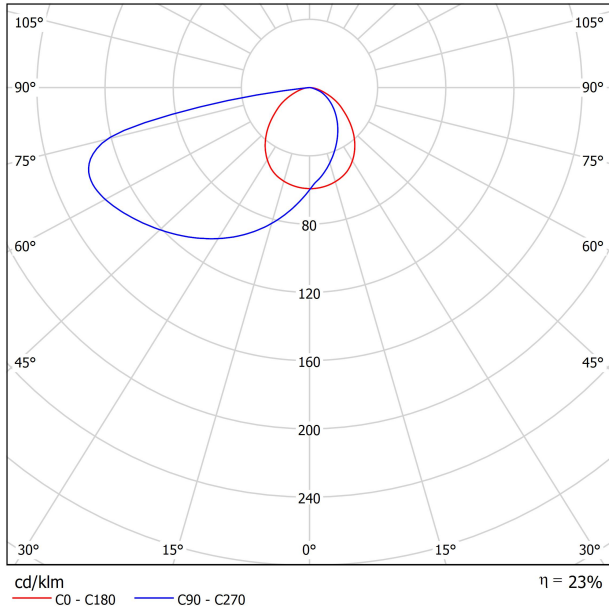

POLAR DIAGRAM