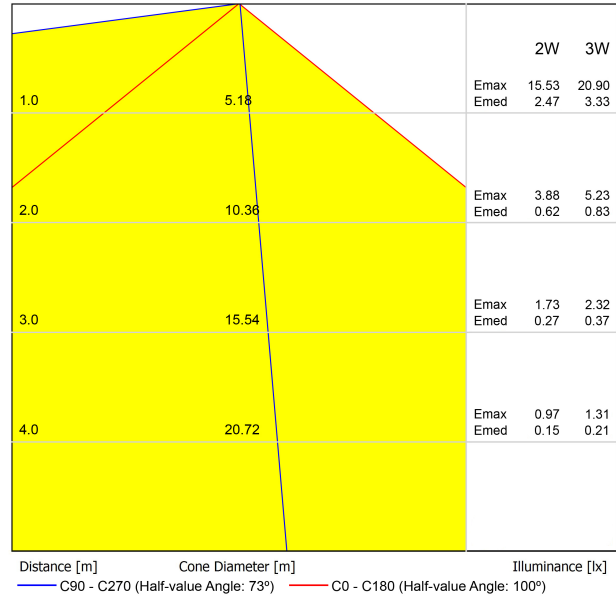

CONICAL DIAGRAM