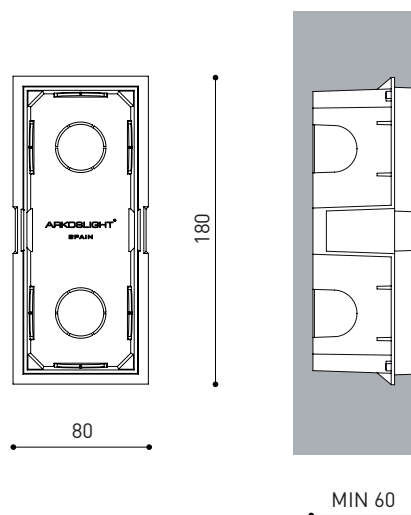

PRODUCT	
Model	Wally Concrete box Accessory
Reference	A353-90-00
Category	Accessories

Wally's auxiliary box allows it to be installed inside concrete walls. (It is not needed when installed in cardboard or plaster walls).
This accessory can be purchased independently, for the subsequent placement of Wally once the works have been finished.