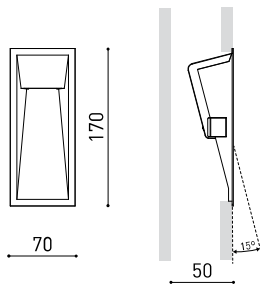

### DIMENSIONS

### OTHER DATA

Sealing	IP20
Wireless control	Please Consult
Recess measurements	62 x 162 mm
Weight	160 g
Packaged weight	190 g
Packaging dimensions	180 x 78 x 55 mm
Units per package	1
Materials	Aluminium / Polycarbonate