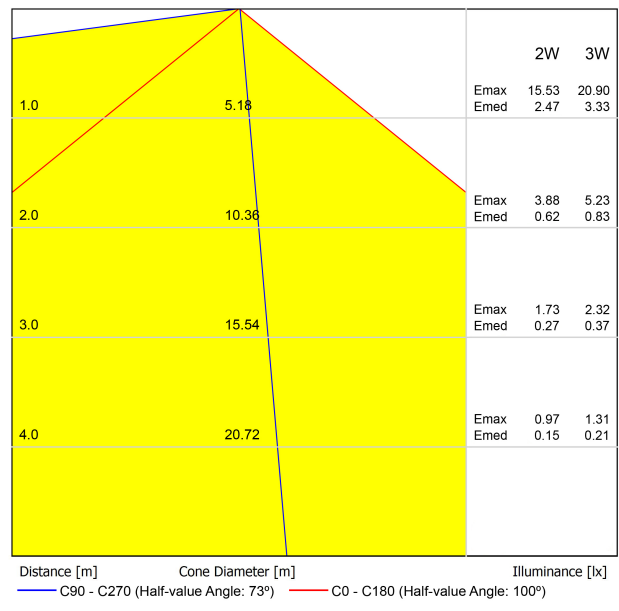

DIAGRAMMA DI ABBAGLIAMENTO POLARE

DIAGRAMMA CONICO

DRIVER OPTIONS*		P	I	
NO DIM	0434-01-30	2,1W	250mA	1 to 3 WALLY
	0486-04-35	3W	350mA	1 WALLY
	0434-00-39	3W	350mA	1 to 4 WALLY
DIM DALI	0434-01-29	2,1W	250mA	1 to 3 WALLY
	0434-00-79	3W	350mA	1 to 4 WALLY