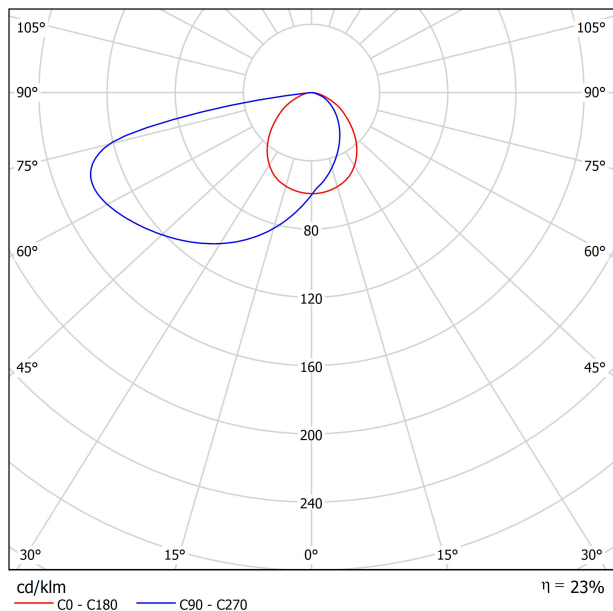

DIAGRAMMA DI ABBAGLIAMENTO POLARE

DIAGRAMMA CONICO

DRIVER OPTIONS*		P	I	
NO DIM	0434-01-30	2,1W	250mA	1 to 3 WALLY
	0486-04-35	3W	350mA	1 WALLY
	0434-00-39	3W	350mA	1 to 4 WALLY
DIM DALI	0434-01-29	2,1W	250mA	1 to 3 WALLY
	0434-00-79	3W	350mA	1 to 4 WALLY