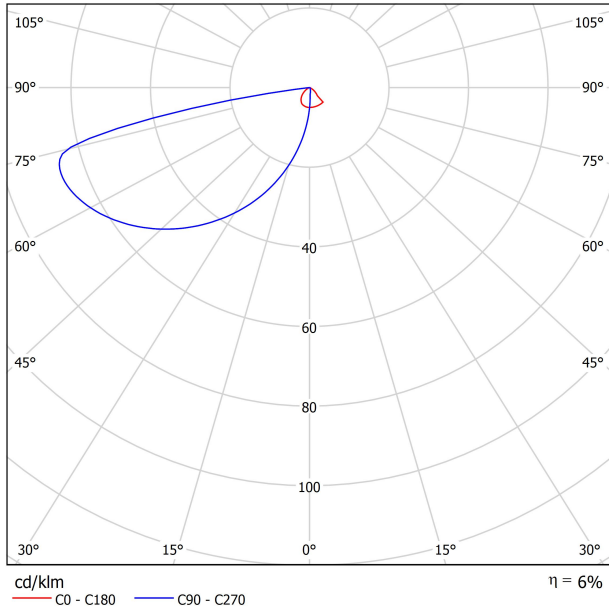

DIAGRAMA POLAR

DIAGRAMA CÓNICO

DRIVER OPTIONS*		P	I	
NO DIM	0434-01-30	2,1W	250mA	1 to 3 WALLY
	0486-04-35	3W	350mA	1 WALLY
	0434-00-39	3W	350mA	1 to 4 WALLY
DIM DALI	0434-01-29	2,1W	250mA	1 to 3 WALLY
	0434-00-79	3W	350mA	1 to 4 WALLY