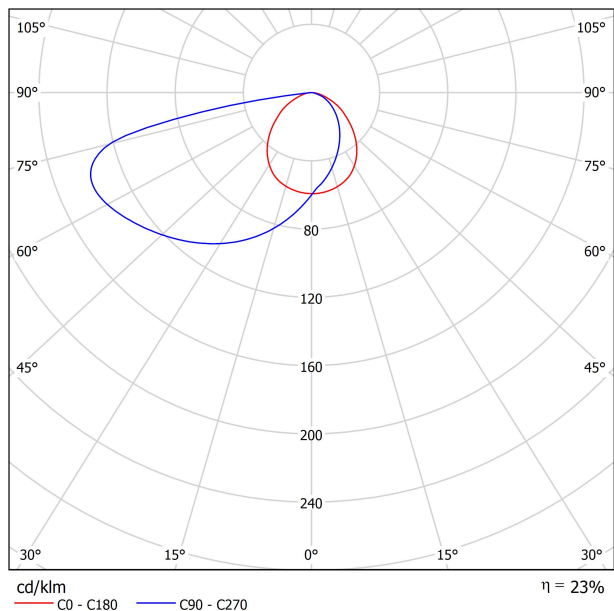

DIAGRAMA POLAR

DIAGRAMA CÓNICO

DRIVER OPTIONS*		P	I	
NO DIM	0434-01-30	2,1W	250mA	1 to 3 WALLY
	0486-04-35	3W	350mA	1 WALLY
	0434-00-39	3W	350mA	1 to 4 WALLY
DIM DALI	0434-01-29	2,1W	250mA	1 to 3 WALLY
	0434-00-79	3W	350mA	1 to 4 WALLY