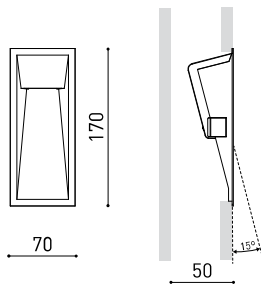

#### DIMENSIONS

|                      |                           |
|----------------------|---------------------------|
| Sealing              | IP20                      |
| Recess measurements  | 62 x 162 mm               |
| Weight               | 160 g                     |
| Packaged weight      | 190 g                     |
| Packaging dimensions | 180 x 78 x 55 mm          |
| Units per package    | 1                         |
| Materials            | Aluminium / Polycarbonate |