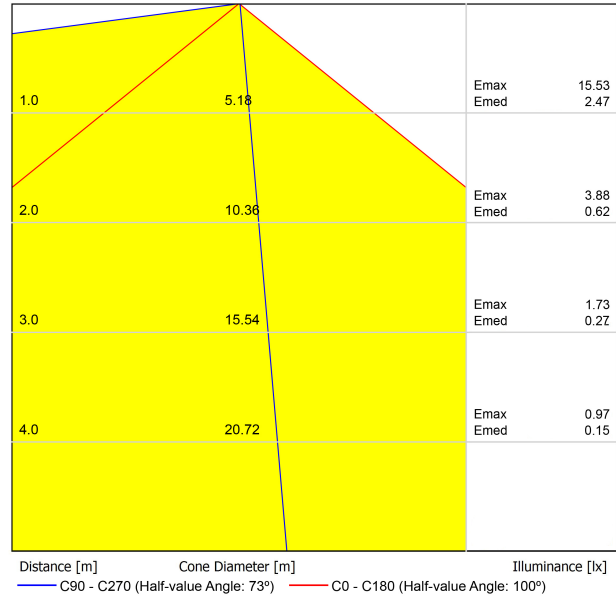

CONICAL DIAGRAM