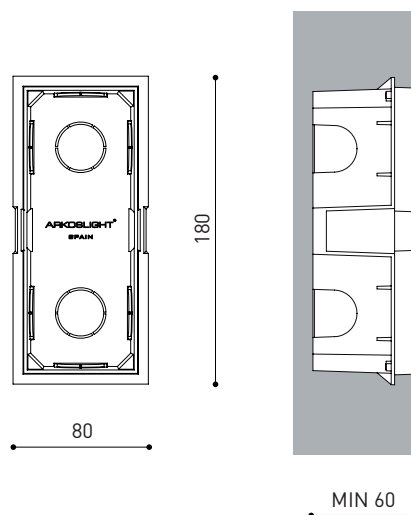

PRODUCT	
Model	Wally Concrete box Accessory
Reference	A353-90-00
Category	Accessories

185 X 85

Wally's auxiliary box allows it to be installed inside concrete walls. (It is not needed when installed in cardboard or plaster walls).

This accessory can be purchased independently, for the subsequent placement of Wally once the works have been finished.