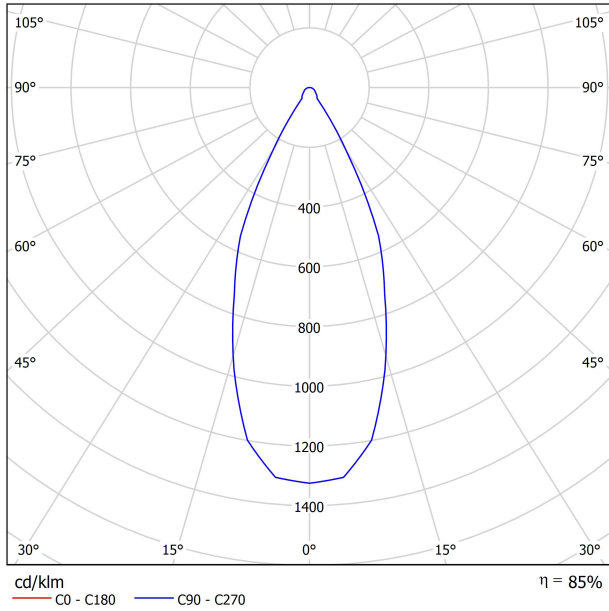

POLAR DIAGRAM