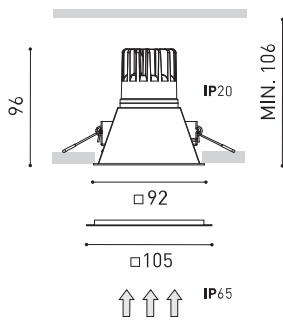

DIMENSIONS

ACCESSORIES

AWARDS

Name	SWAP IP65 SQUARE SUPERCRI 7W 3000K W
Reference	A3543211W65
Color	Matt white
RAL	Colour in the mass looks alike RAL 9010
Category	CEILING RECESSED

Type	LED
Gross luminous flux	800 lm
Colour temperature	3000 K
Chromatic stability	MacAdam Step 2
Colour Rendering Index	CRI >97
Power	7 W
Current	200 mA
Efficacy	114 lm/W
LED lifespan	L90B10 >55.000h

LIGHT SOURCE

LIGHTING FIXTURE | PHOTOMETRIC DATA

Lighting efficiency	85%
Light beam angle	44°

LIGHTING FIXTURE | ELECTRICAL DATA

Driver	Included - Fast Connect
Power values of the system	8,25 W
Frequency	50/60 Hz
Dimming	No Dim - Other DIM, please consult
Electrical insulation class	□

OTHER DATA

Sealing	IP65
Wireless control	Please Consult
Emergency power supply	Please Consult
Impact resistance	IK07
Recess measurements	85 x 85 mm
Weight	250 g
Packaged weight	297,5 g
Packaging dimensions	104 x 108 x 109 mm
Units per package	1
Materials	Aluminium / Polycarbonate

Swap is a ceiling recessed LED spotlight whose main features are its minimalist aspect, its perfect integration into the ceiling, and considerable visual comfort, thanks to the small reflector that is set back with respect to the ceiling plane. When it is switched on, its matte finish shade generates an attractive effect, a discrete circle of light. It includes an add-on bezel that can be used optionally to cover larger recess diameters.