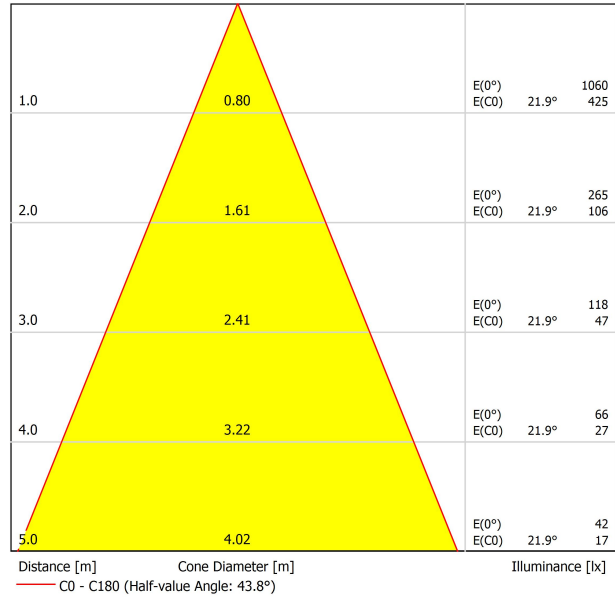

CONICAL DIAGRAM

UGR

Glare Evaluation According to UGR											
ρ Ceiling	70	70	50	50	30	70	70	50	50	30	
ρ Walls	50	30	50	30	30	50	30	50	30	30	
ρ Floor	20	20	20	20	20	20	20	20	20	20	
Room Size X Y		Viewing direction at right angles to lamp axis					Viewing direction parallel to lamp axis				
2H	2H	11.9	12.6	12.1	12.8	13.0	11.9	12.6	12.1	12.8	13.0
	3H	13.8	14.5	14.1	14.7	15.0	13.8	14.5	14.1	14.7	15.0
	4H	14.7	15.3	15.0	15.6	15.8	14.7	15.3	15.0	15.6	15.8
	6H	15.4	16.0	15.8	16.3	16.6	15.4	16.0	15.8	16.3	16.6
	8H	15.8	16.3	16.1	16.6	16.9	15.8	16.3	16.1	16.6	16.9
4H	2H	12.5	13.2	12.8	13.4	13.7	12.5	13.2	12.8	13.4	13.7
	3H	14.7	15.2	15.1	15.6	15.9	14.7	15.2	15.1	15.6	15.9
	4H	15.7	16.2	16.1	16.5	16.9	15.7	16.2	16.1	16.5	16.9
	6H	16.6	17.0	17.0	17.4	17.8	16.6	17.0	17.0	17.4	17.8
	8H	17.1	17.4	17.5	17.8	18.2	17.1	17.4	17.5	17.8	18.2
8H	2H	17.5	17.8	18.0	18.2	18.7	17.5	17.8	18.0	18.2	18.7
	4H	16.1	16.5	16.5	16.8	17.2	16.1	16.5	16.5	16.8	17.2
	6H	17.2	17.5	17.7	17.9	18.4	17.2	17.5	17.7	17.9	18.4
	8H	17.8	18.0	18.3	18.5	19.0	17.8	18.0	18.3	18.5	19.0
	12H	18.4	18.6	18.9	19.1	19.6	18.4	18.6	18.9	19.1	19.6
12H	4H	16.2	16.5	16.6	16.9	17.3	16.2	16.5	16.6	16.9	17.3
	6H	17.4	17.6	17.8	18.0	18.5	17.4	17.6	17.8	18.0	18.5
	8H	18.0	18.2	18.5	18.7	19.2	18.0	18.2	18.5	18.7	19.2
Variation of the observer position for the luminaire distances S											
S = 1.0H	+1.4 / -0.6					+1.4 / -0.6					
S = 1.5H	+2.6 / -0.8					+2.6 / -0.8					
S = 2.0H	+3.9 / -1.1					+3.9 / -1.1					
Standard table	BK05					BK05					
Correction Summand	1.0					1.0					
Corrected Glare Indices referring to 800lm Total Luminous Flux