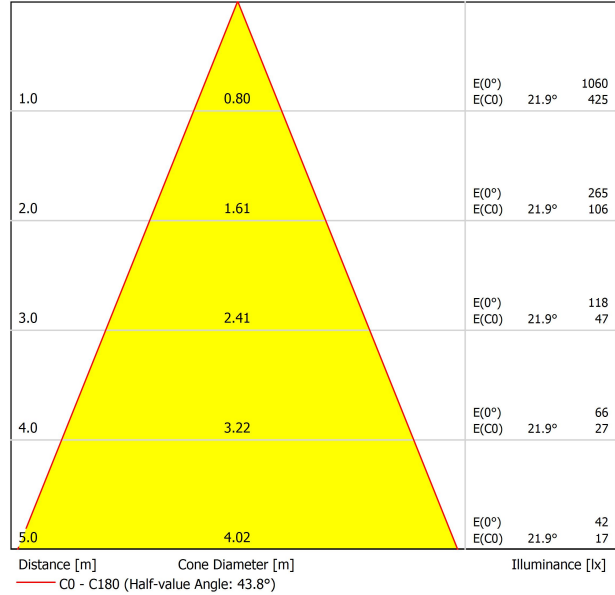

DIAGRAMME POLAIRE

DIAGRAMME CONIQUE

UGR

Glare Evaluation According to UGR											
ρ Ceiling		70	70	50	50	30	70	70	50	50	30
ρ Walls		50	30	50	30	30	50	30	50	30	30
ρ Floor		20	20	20	20	20	20	20	20	20	20
Room Size X Y		Viewing direction at right angles to lamp axis					Viewing direction parallel to lamp axis				
2H	2H	11.9	12.6	12.1	12.8	13.0	11.9	12.6	12.1	12.8	13.0
	3H	13.8	14.5	14.1	14.7	15.0	13.8	14.5	14.1	14.7	15.0
	4H	14.7	15.3	15.0	15.6	15.8	14.7	15.3	15.0	15.6	15.8
	6H	15.4	16.0	15.8	16.3	16.6	15.4	16.0	15.8	16.3	16.6
	8H	15.8	16.3	16.1	16.6	16.9	15.8	16.3	16.1	16.6	16.9
4H	2H	12.5	13.2	12.8	13.4	13.7	12.5	13.2	12.8	13.4	13.7
	3H	14.7	15.2	15.1	15.6	15.9	14.7	15.2	15.1	15.6	15.9
	4H	15.7	16.2	16.1	16.5	16.9	15.7	16.2	16.1	16.5	16.9
	6H	16.6	17.0	17.0	17.4	17.8	16.6	17.0	17.0	17.4	17.8
	8H	17.1	17.4	17.5	17.8	18.2	17.1	17.4	17.5	17.8	18.2
8H	2H	17.5	17.8	18.0	18.2	18.7	17.5	17.8	18.0	18.2	18.7
	4H	16.1	16.5	16.5	16.8	17.2	16.1	16.5	16.5	16.8	17.2
	6H	17.2	17.5	17.7	17.9	18.4	17.2	17.5	17.7	17.9	18.4
	8H	17.8	18.0	18.3	18.5	19.0	17.8	18.0	18.3	18.5	19.0
	12H	18.4	18.6	18.9	19.1	19.6	18.4	18.6	18.9	19.1	19.6
12H	4H	16.2	16.5	16.6	16.9	17.3	16.2	16.5	16.6	16.9	17.3
	6H	17.4	17.6	17.8	18.0	18.5	17.4	17.6	17.8	18.0	18.5
	8H	18.0	18.2	18.5	18.7	19.2	18.0	18.2	18.5	18.7	19.2
Variation of the observer position for the luminaire distances S											
S = 1.0H		+1.4 / -0.6					+1.4 / -0.6				
S = 1.5H		+2.6 / -0.8					+2.6 / -0.8				
S = 2.0H		+3.9 / -1.1					+3.9 / -1.1				
Standard table		BK05					BK05				
Correction Summand		1.0					1.0				
Corrected Glare Indices referring to 800lm Total Luminous Flux											