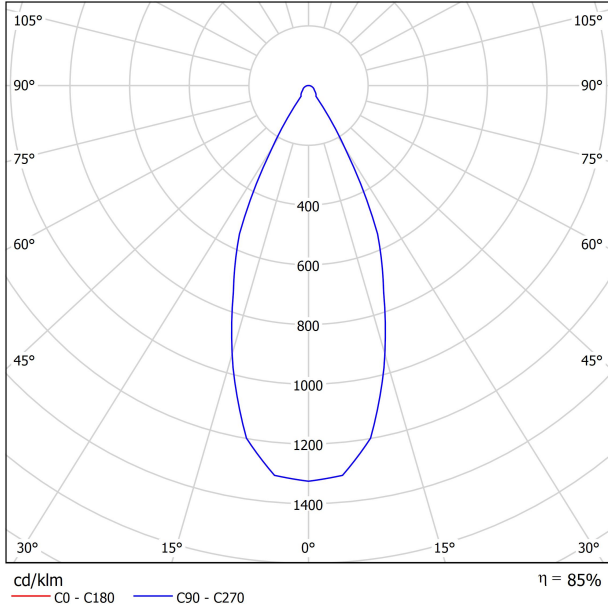

### LUMINAIRE | DONNÉS PHOTOMÉTRIQUES

Efficacité lumineuse	85%
Angle du faisceau lumineux	44°

DIAGRAMME POLAIRE

DIAGRAMME CONIQUE

UGR

Glare Evaluation According to UGR											
ρ Ceiling		70	70	50	50	30	70	70	50	50	30
ρ Walls		50	30	50	30	30	50	30	50	30	30
ρ Floor		20	20	20	20	20	20	20	20	20	20
Room Size X Y		Viewing direction at right angles to lamp axis					Viewing direction parallel to lamp axis				
2H	2H	11.9	12.6	12.1	12.8	13.0	11.9	12.6	12.1	12.8	13.0
	3H	13.8	14.5	14.1	14.7	15.0	13.8	14.5	14.1	14.7	15.0
	4H	14.7	15.3	15.0	15.6	15.8	14.7	15.3	15.0	15.6	15.8
	6H	15.4	16.0	15.8	16.3	16.6	15.4	16.0	15.8	16.3	16.6
	8H	15.8	16.3	16.1	16.6	16.9	15.8	16.3	16.1	16.6	16.9
4H	2H	12.5	13.2	12.8	13.4	13.7	12.5	13.2	12.8	13.4	13.7
	3H	14.7	15.2	15.1	15.6	15.9	14.7	15.2	15.1	15.6	15.9
	4H	15.7	16.2	16.1	16.5	16.9	15.7	16.2	16.1	16.5	16.9
	6H	16.6	17.0	17.0	17.4	17.8	16.6	17.0	17.0	17.4	17.8
	8H	17.1	17.4	17.5	17.8	18.2	17.1	17.4	17.5	17.8	18.2
8H	2H	17.5	17.8	18.0	18.2	18.7	17.5	17.8	18.0	18.2	18.7
	4H	16.1	16.5	16.5	16.8	17.2	16.1	16.5	16.5	16.8	17.2
	6H	17.2	17.5	17.7	17.9	18.4	17.2	17.5	17.7	17.9	18.4
	8H	17.8	18.0	18.3	18.5	19.0	17.8	18.0	18.3	18.5	19.0
	12H	18.4	18.6	18.9	19.1	19.6	18.4	18.6	18.9	19.1	19.6
12H	4H	16.2	16.5	16.6	16.9	17.3	16.2	16.5	16.6	16.9	17.3
	6H	17.4	17.6	17.8	18.0	18.5	17.4	17.6	17.8	18.0	18.5
	8H	18.0	18.2	18.5	18.7	19.2	18.0	18.2	18.5	18.7	19.2
Variation of the observer position for the luminaire distances S											
S = 1.0H		+1.4 / -0.6					+1.4 / -0.6				
S = 1.5H		+2.6 / -0.8					+2.6 / -0.8				
S = 2.0H		+3.9 / -1.1					+3.9 / -1.1				
Standard table		BK05					BK05				
Correction Summand		1.0					1.0				
Corrected Glare Indices referring to 800lm Total Luminous Flux											