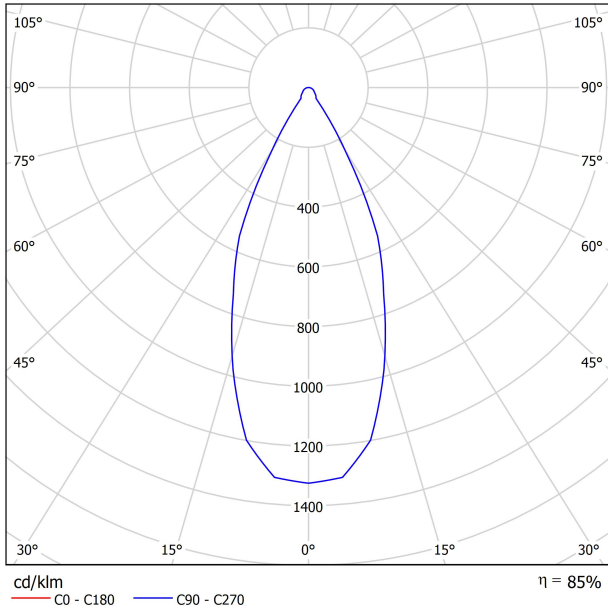

DIAGRAMME POLAIRE

DIAGRAMME CONIQUE

UGR

Glare Evaluation According to UGR											
ρ Ceiling	70	70	50	50	30	70	70	50	50	30	
ρ Walls	50	30	50	30	30	50	30	50	30	30	
ρ Floor	20	20	20	20	20	20	20	20	20	20	
Room Size X Y		Viewing direction at right angles to lamp axis					Viewing direction parallel to lamp axis				
2H	2H	11.9	12.7	12.2	12.9	13.1	11.9	12.7	12.2	12.9	13.1
	3H	13.9	14.6	14.2	14.8	15.1	13.9	14.6	14.2	14.8	15.1
	4H	14.7	15.4	15.1	15.6	15.9	14.7	15.4	15.1	15.6	15.9
	6H	15.5	16.1	15.8	16.4	16.7	15.5	16.1	15.8	16.4	16.7
	8H	15.9	16.4	16.2	16.7	17.0	15.9	16.4	16.2	16.7	17.0
12H	16.2	16.8	16.6	17.1	17.4	16.2	16.8	16.6	17.1	17.4	
4H	2H	12.6	13.2	12.9	13.5	13.8	12.6	13.2	12.9	13.5	13.8
	3H	14.8	15.3	15.1	15.6	16.0	14.8	15.3	15.1	15.6	16.0
	4H	15.8	16.3	16.2	16.6	16.9	15.8	16.3	16.2	16.6	16.9
	6H	16.7	17.1	17.1	17.5	17.9	16.7	17.1	17.1	17.5	17.9
	8H	17.2	17.5	17.6	17.9	18.3	17.2	17.5	17.6	17.9	18.3
12H	17.6	17.9	18.0	18.3	18.8	17.6	17.9	18.0	18.3	18.8	
8H	4H	16.2	16.5	16.6	16.9	17.3	16.2	16.5	16.6	16.9	17.3
	6H	17.3	17.6	17.8	18.0	18.5	17.3	17.6	17.8	18.0	18.5
	8H	17.9	18.1	18.4	18.6	19.0	17.9	18.1	18.4	18.6	19.0
	12H	18.5	18.7	19.0	19.2	19.7	18.5	18.7	19.0	19.2	19.7
12H	4H	16.3	16.6	16.7	17.0	17.4	16.3	16.6	16.7	17.0	17.4
	6H	17.5	17.7	17.9	18.1	18.6	17.5	17.7	17.9	18.1	18.6
	8H	18.1	18.3	18.6	18.8	19.3	18.1	18.3	18.6	18.8	19.3
Variation of the observer position for the luminaire distances S											
S = 1.0H	+1.4 / -0.6					+1.4 / -0.6					
S = 1.5H	+2.6 / -0.8					+2.6 / -0.8					
S = 2.0H	+3.9 / -1.1					+3.9 / -1.1					
Standard table	BK05					BK05					
Correction Summand	1.0					1.0					
Corrected Glare Indices referring to 820lm Total Luminous Flux											