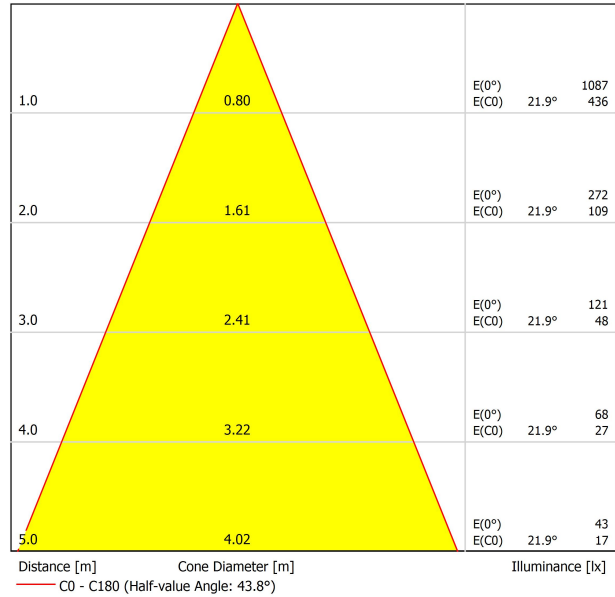

DIAGRAMME POLAIRE

DIAGRAMME CONIQUE

UGR

Glare Evaluation According to UGR											
ρ Ceiling	70	70	50	50	30	70	70	50	50	30	
ρ Walls	50	30	50	30	30	50	30	50	30	30	
ρ Floor	20	20	20	20	20	20	20	20	20	20	
Room Size X Y		Viewing direction at right angles to lamp axis					Viewing direction parallel to lamp axis				
2H	2H	11.9	12.7	12.2	12.9	13.1	11.9	12.7	12.2	12.9	13.1
	3H	13.9	14.6	14.2	14.8	15.1	13.9	14.6	14.2	14.8	15.1
	4H	14.7	15.4	15.1	15.6	15.9	14.7	15.4	15.1	15.6	15.9
	6H	15.5	16.1	15.8	16.4	16.7	15.5	16.1	15.8	16.4	16.7
	8H	15.9	16.4	16.2	16.7	17.0	15.9	16.4	16.2	16.7	17.0
12H	16.2	16.8	16.6	17.1	17.4	16.2	16.8	16.6	17.1	17.4	
4H	2H	12.6	13.2	12.9	13.5	13.8	12.6	13.2	12.9	13.5	13.8
	3H	14.8	15.3	15.1	15.6	16.0	14.8	15.3	15.1	15.6	16.0
	4H	15.8	16.3	16.2	16.6	16.9	15.8	16.3	16.2	16.6	16.9
	6H	16.7	17.1	17.1	17.5	17.9	16.7	17.1	17.1	17.5	17.9
	8H	17.2	17.5	17.6	17.9	18.3	17.2	17.5	17.6	17.9	18.3
12H	17.6	17.9	18.0	18.3	18.8	17.6	17.9	18.0	18.3	18.8	
8H	4H	16.2	16.5	16.6	16.9	17.3	16.2	16.5	16.6	16.9	17.3
	6H	17.3	17.6	17.8	18.0	18.5	17.3	17.6	17.8	18.0	18.5
	8H	17.9	18.1	18.4	18.6	19.0	17.9	18.1	18.4	18.6	19.0
	12H	18.5	18.7	19.0	19.2	19.7	18.5	18.7	19.0	19.2	19.7
12H	4H	16.3	16.6	16.7	17.0	17.4	16.3	16.6	16.7	17.0	17.4
	6H	17.5	17.7	17.9	18.1	18.6	17.5	17.7	17.9	18.1	18.6
	8H	18.1	18.3	18.6	18.8	19.3	18.1	18.3	18.6	18.8	19.3
Variation of the observer position for the luminaire distances S											
S = 1.0H	+1.4 / -0.6					+1.4 / -0.6					
S = 1.5H	+2.6 / -0.8					+2.6 / -0.8					
S = 2.0H	+3.9 / -1.1					+3.9 / -1.1					
Standard table	BK05					BK05					
Correction Summand	1.0					1.0					
Corrected Glare Indices referring to 820lm Total Luminous Flux											