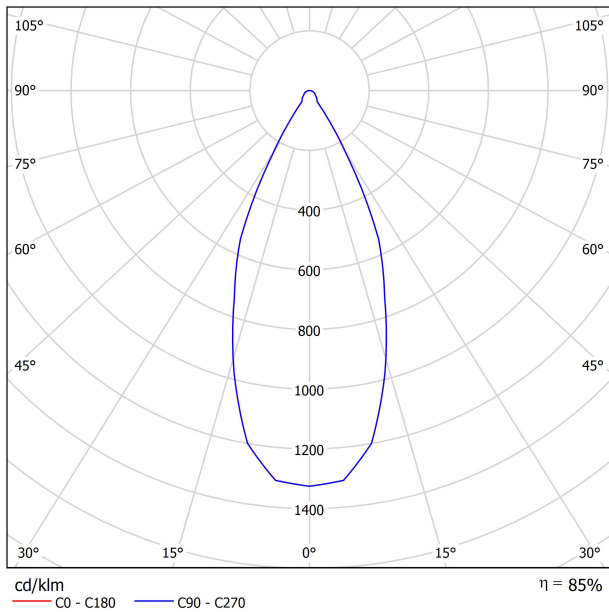

DIAGRAMME POLAIRE

DIAGRAMME CONIQUE

UGR

Glare Evaluation According to UGR											
ρ Ceiling	70	70	50	50	30	70	70	50	50	30	
ρ Walls	50	30	50	30	30	50	30	50	30	30	
ρ Floor	20	20	20	20	20	20	20	20	20	20	
Room Size X Y		Viewing direction at right angles to lamp axis					Viewing direction parallel to lamp axis				
2H	2H	11.9	12.7	12.2	12.9	13.1	11.9	12.7	12.2	12.9	13.1
	3H	13.9	14.6	14.2	14.8	15.1	13.9	14.6	14.2	14.8	15.1
	4H	14.7	15.4	15.1	15.6	15.9	14.7	15.4	15.1	15.6	15.9
	6H	15.5	16.1	15.8	16.4	16.7	15.5	16.1	15.8	16.4	16.7
	8H	15.9	16.4	16.2	16.7	17.0	15.9	16.4	16.2	16.7	17.0
12H	16.2	16.8	16.6	17.1	17.4	16.2	16.8	16.6	17.1	17.4	
4H	2H	12.6	13.2	12.9	13.5	13.8	12.6	13.2	12.9	13.5	13.8
	3H	14.8	15.3	15.1	15.6	16.0	14.8	15.3	15.1	15.6	16.0
	4H	15.8	16.3	16.2	16.6	16.9	15.8	16.3	16.2	16.6	16.9
	6H	16.7	17.1	17.1	17.5	17.9	16.7	17.1	17.1	17.5	17.9
	8H	17.2	17.5	17.6	17.9	18.3	17.2	17.5	17.6	17.9	18.3
12H	17.6	17.9	18.0	18.3	18.8	17.6	17.9	18.0	18.3	18.8	
8H	4H	16.2	16.5	16.6	16.9	17.3	16.2	16.5	16.6	16.9	17.3
	6H	17.3	17.6	17.8	18.0	18.5	17.3	17.6	17.8	18.0	18.5
	8H	17.9	18.1	18.4	18.6	19.0	17.9	18.1	18.4	18.6	19.0
	12H	18.5	18.7	19.0	19.2	19.7	18.5	18.7	19.0	19.2	19.7
12H	4H	16.3	16.6	16.7	17.0	17.4	16.3	16.6	16.7	17.0	17.4
	6H	17.5	17.7	17.9	18.1	18.6	17.5	17.7	17.9	18.1	18.6
	8H	18.1	18.3	18.6	18.8	19.3	18.1	18.3	18.6	18.8	19.3
Variation of the observer position for the luminaire distances S											
S = 1.0H	+1.4 / -0.6					+1.4 / -0.6					
S = 1.5H	+2.6 / -0.8					+2.6 / -0.8					
S = 2.0H	+3.9 / -1.1					+3.9 / -1.1					
Standard table	BK05					BK05					
Correction Summand	1.0					1.0					
Corrected Glare Indices referring to 820lm Total Luminous Flux											