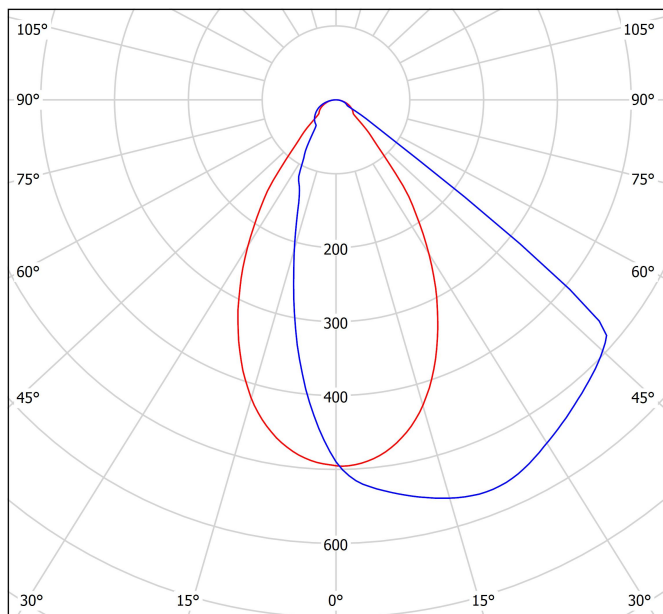

Diagrama polar

cd/klm
 — C0 - C180 — C90 - C270

$\eta = 70\%$

Diagrama cónico

Distance [m] Cone Diameter [m] Illuminance [lx]
 — C90 - C270 (Half-value Angle: 63,9°) — C0 - C180 (Half-value Angle: 60,7°)

Vivid Model Colour Temperature	2700K	3000K	3500K	4000K	Light Pink
 Reading			•	•	
 Fruits & Vegetables		•	•		
 Bakery	•				
 Retail		•	•		
 Cosmetics			•	•	
 Meat					•
 Fish				•	
 Seafood				•	•