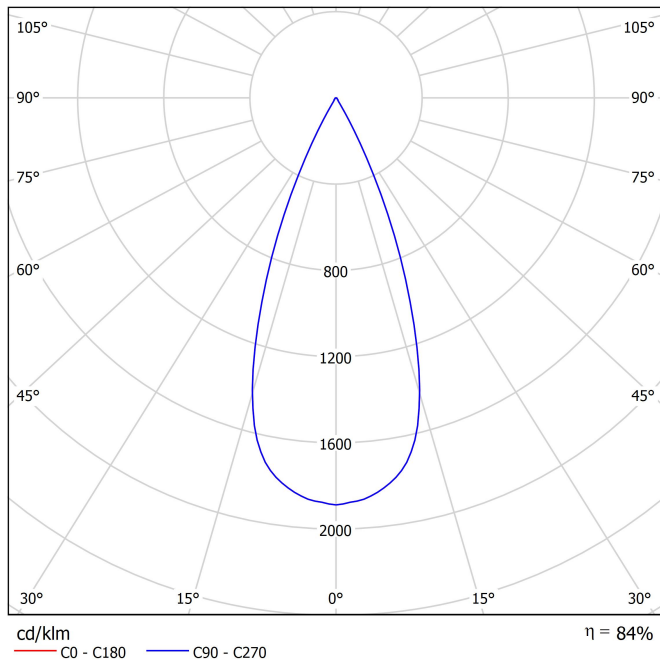

Polar diagram