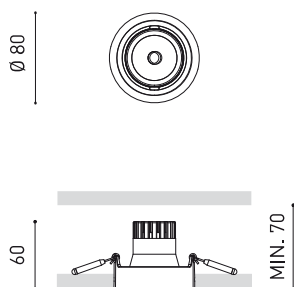

### Dimensions

### Accessories

ANTI-GLARE HONEYCOMB  
LOUVER

Name	WELLIT S 1 41° 4000K WT
Reference	A3801132WT
Colour	Textured white
RAL	9016
Category	CEILING RECESSED

Type	LED
Gross luminous flux	710 lm
Colour temperature	4000 K
Chromatic stability	MacAdam Step 2
Colour Rendering Index	CRI>90
Power	5 W
Current	150 mA
Efficacy	142 lm/W
LED lifespan	L90B10 >55.000h
Energy efficiency class	E

Lighting efficiency	84%
Light beam angle	41°

Driver	Included
Power values of the system	5,83 W
Frequency	50/60 Hz
Dimming	No Dim
Electrical insulation class	<input type="checkbox"/>

Sealing	IP20
Wireless control	Please Consult
Emergency power supply	Please Consult
Recess measurements	Ø73 mm
Swivel angle	25°
Rotation angle	355°
Weight	230 g
Packaged weight	300 g
Packaging dimensions	156 x 130 x 186 mm
Units per package	1
Materials	Aluminium / Polycarbonate