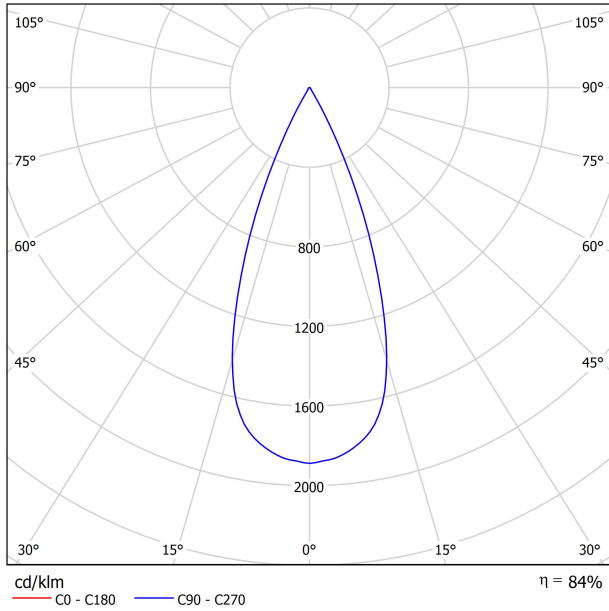

DIAGRAMA POLAR

DIAGRAMA CÓNICO

|           | PRODUCT                     |
|-----------|-----------------------------|
| Model     | Anti-glare Honeycomb Louver |
| Reference | A380-00-00                  |
| Category  | Accessories                 |