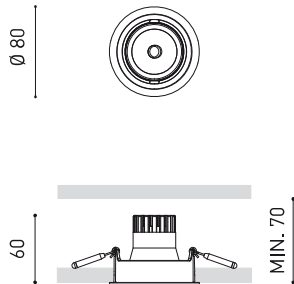

### DIMENSIONS

|                        |                           |
|------------------------|---------------------------|
| Sealing                | IP20                      |
| Wireless control       | Please Consult            |
| Emergency power supply | Please Consult            |
| Recess measurements    | Ø73 mm                    |
| Swivel angle           | 25°                       |
| Rotation angle         | 355°                      |
| Weight                 | 230 g                     |
| Packaged weight        | 300 g                     |
| Packaging dimensions   | 156 x 130 x 186 mm        |
| Units per package      | 1                         |
| Materials              | Aluminium / Polycarbonate |