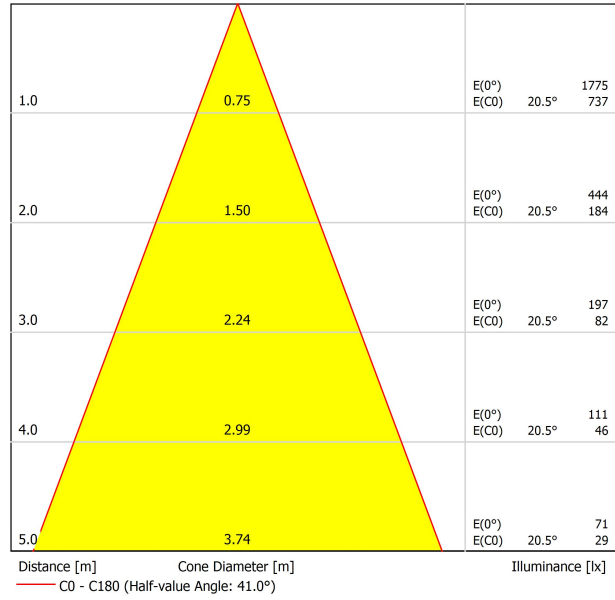

CONICAL DIAGRAM