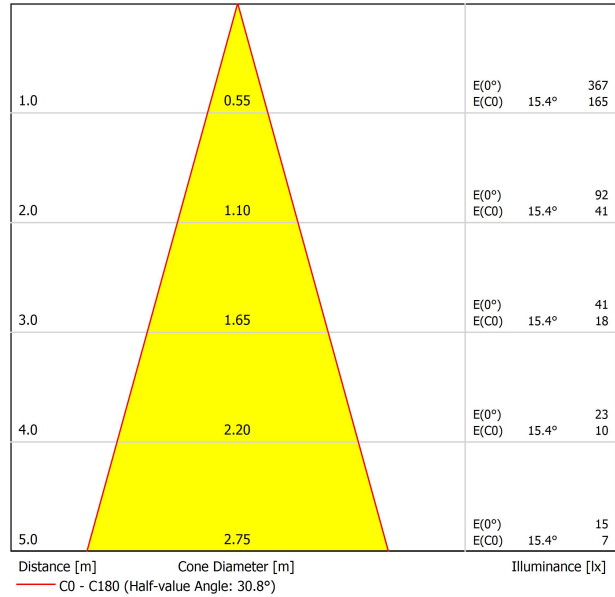

CONICAL DIAGRAM

INSTALLATION GUIDE

<https://youtu.be/KnedjbKp7oo>