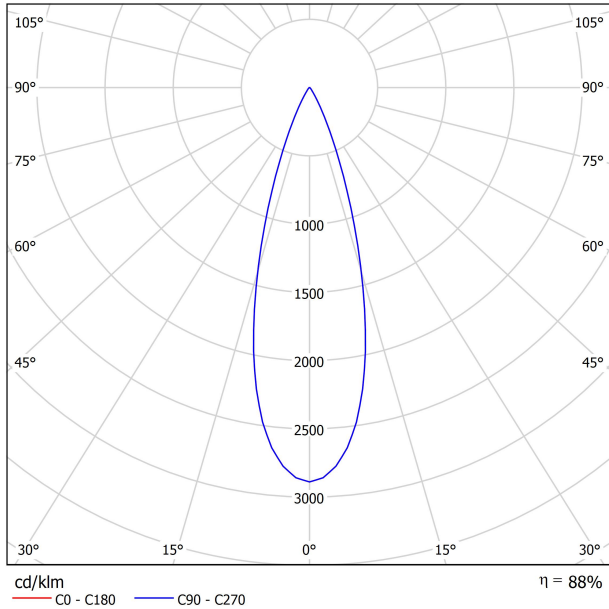

POLAR DIAGRAM