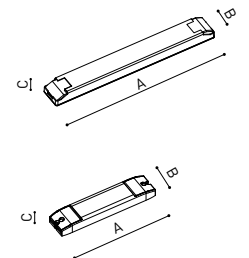

MINIMAL TRACK TRIMLESS

ARKOSLIGHT

MINIMAL TRACK 24V Trimless

Profile 2m A467-02-00- | N |

MINIMAL TRACK 24V Trimless

Rubber Cable n x 1m A467-00-01- | N |

n = Total Length of System.

24V | Max. 4A

MINIMAL TRACK 24V Trimless

Corner 90° 1 Plane

A467-00-02- | N |

Cable Length = 140mm.

MINIMAL TRACK 24V Trimless

Corner 90° 1 Plane Connector

A467-00-03- | N |

MINIMAL TRACK 24V Trimless

Corner 90° 2 Planes

A467-00-04- | N |

Cable Length = 200mm.

MINIMAL TRACK 24V Trimless

End Caps

A467-00-05- | N |

Two End Caps Included

MINIMAL TRACK 24V Trimless

Straight Joiner

A467-00-06

MINIMAL TRACK 24V Trimless

Connection Box

A467-00-07- | N |

		P	V	D (A x B x C)	
MINIMAL TRACK 24V Remote Power Supply	ON/OFF	0434-01-37	60W	24V	180 x 52 x 30mm
		0433-10-22	100W	24V	295 x 43 x 30mm

220 V~
240 V~

MINIMAL TRACK 24V Remote Constant Voltage Dimmer		0433-01-32	DALI / Push	24V	181 x 42 x 20mm
		0433-01-35	CASAMBI	24V	72,6 x 30 x 18mm
		0434-01-64	WIFI	24V	105 x 44 x 23mm

24V

DROP VOLTAGE TABLE

POWER (W)	CABLE SECTION (mm²)	CABLE LENGTH (m)			
		<5	<10	<20	<30
60	0,75	30	30	20	10
	1,5	30	30	30	20
100	0,75	20	10	X	X
	1,5	20	20	10	X

Reduce 5 meters per each 'Corner 90° 1 Plane CONNECTOR' used.

COLOUR | N ■ |

DIM OPTIONS PLEASE CONSULT

INSTALLATION GUIDE
<https://youtu.be/KnedJbKp7oo>

Calle N · Pol. Ind. EL OLIVERAL
46394 Ribarroja del Turia · Valencia (Spain)
Tel. +34 961 667 207 · Fax +34 961 667 054
info@arkoslight.com · www.arkoslight.com