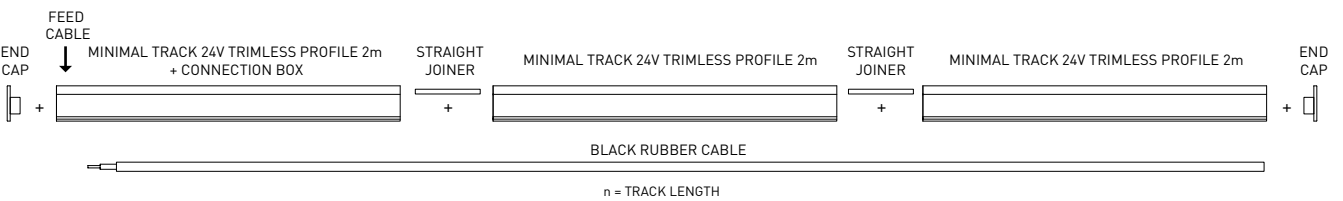

DROP VOLTAGE TABLE

POWER (W)	CABLE SECTION (mm²)	CABLE LENGTH (m)			
		<5	<10	<20	<30
60	0,75	30	30	20	10
	1,5	30	30	30	20
100	0,75	20	10	X	X
	1,5	20	20	10	X

Reduce 5 meters per each 'Corner 90° 1 Plane CONNECTOR' used.