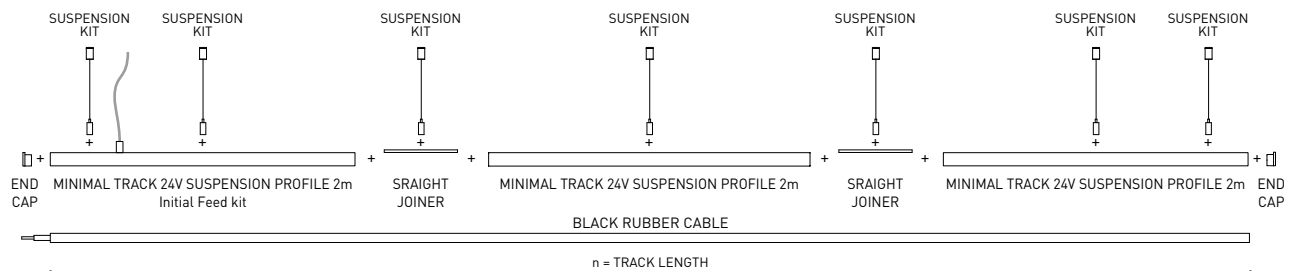

DROP VOLTAGE TABLE

POWER (W)	CABLE SECTION (mm²)	CABLE LENGTH (m)			
		<5	<10	<20	<30
40	0,75	30	30	30	30
	1,5	30	30	30	30
60	0,75	30	30	20	10
	1,5	30	30	30	20
100	0,75	20	10	X	X
	1,5	20	20	10	X