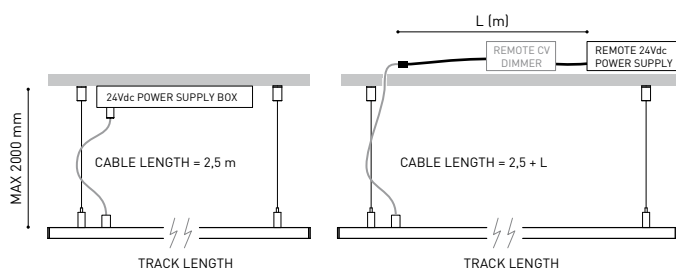

DROP VOLTAGE TABLE

POWER (W)	CABLE SECTION (mm²)	CABLE LENGTH (m)			
		<5	<10	<20	<30
40	0,75	30	30	30	30
	1,5	30	30	30	30
60	0,75	30	30	20	10
	1,5	30	30	30	20
100	0,75	20	10	X	X
	1,5	20	20	10	X