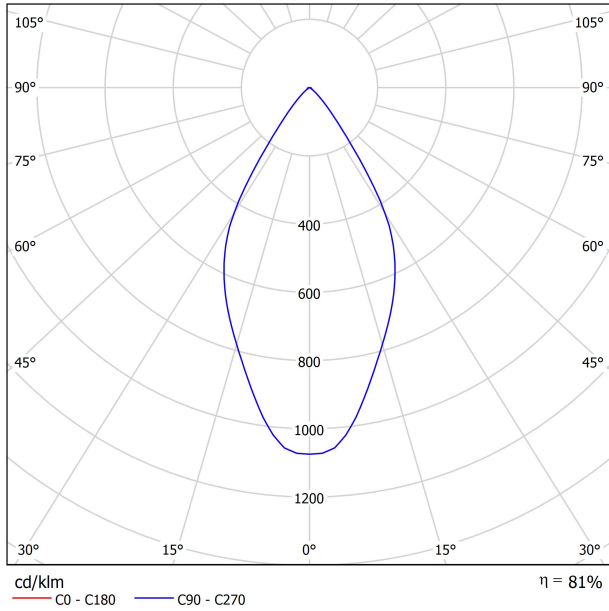

POLAR DIAGRAM