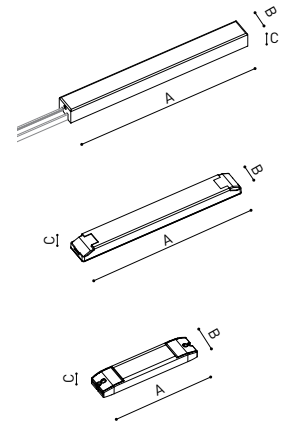

n = Total Length of System.

24V | Max. 4A

MINIMAL TRACK 24V Corner 90° 1 Plane

A384-00-02- | N | WT |

Cable Length = 35mm.

MINIMAL TRACK 24V Corner 90° 1 Plane Rounded

A384-00-03- | N | WT |

Cable Length = 35mm.

MINIMAL TRACK 24V Corner 90° 2 Planes

A384-00-04- | N | WT |

Cable Length = 100mm.

MINIMAL TRACK 24V End Cap

A384-00-05- | N | WT |

MINIMAL TRACK 24V Connection Box

A384-00-06- | N | WT |

			P	V	D [A x B x C]
MINIMAL TRACK 24V Power Supply Box	ON/OFF	A384-00-07- | NT | WT |	40W	24V	280 x 30 x 24mm
		A384-00-08- | NT | WT |	100W	24V	280 x 30 x 24mm

220
240 V~ | Included ON/OFF 24Vdc Power Supply.

MINIMAL TRACK 24V Remote Power Supply	ON/OFF	0434-01-37	60W	24V	180 x 52 x 30mm
		0433-10-22	100W	24V	295 x 43 x 30mm

220
240 V~

MINIMAL TRACK 24V Remote Constant Voltage Dimmer		0433-01-32	DALI / Push	24V	181 x 42 x 20mm
		0433-01-35	CASAMBI	24V	72,6 x 30 x 18mm
		0434-01-64	WIFI	24V	105 x 44 x 23mm

24V