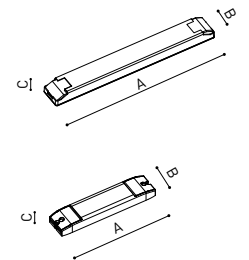

MINIMAL TRACK TRIMLESS

ARKOSLIGHT

MINIMAL TRACK 24V Trimless

Profile 2m A467-02-00- | N |

MINIMAL TRACK 24V Trimless

Rubber Cable n x 1m A467-00-01- | N |

n = Total Length of System.

24V | Max. 4A

MINIMAL TRACK 24V Trimless

Corner 90° 1 Plane

A467-00-02- | N |

Cable Length = 140mm.

MINIMAL TRACK 24V Trimless

Corner 90° 1 Plane Connector

A467-00-03- | N |

MINIMAL TRACK 24V Trimless

Corner 90° 2 Planes

A467-00-04- | N |

Cable Length = 200mm.

MINIMAL TRACK 24V Trimless

End Caps

A467-00-05- | N |

Two End Caps Included

MINIMAL TRACK 24V Trimless

Straight Joiner

A467-00-06

MINIMAL TRACK 24V Trimless

Connection Box

A467-00-07- | N |

	ON/OFF		P	V	D (A x B x C)
MINIMAL TRACK 24V Remote Power Supply		0434-01-37	60W	24V	180 x 52 x 30mm
		0433-10-22	100W	24V	295 x 43 x 30mm

220 V~
240 V~

			P	V	D (A x B x C)
MINIMAL TRACK 24V Remote Constant Voltage Dimmer		0433-01-32	DALI / Push	24V	181 x 42 x 20mm
		0433-01-35	CASAMBI	24V	72,6 x 30 x 18mm
		0434-01-64	WIFI	24V	105 x 44 x 23mm

24V

DROP VOLTAGE TABLE

POWER (W)	CABLE SECTION (mm²)	CABLE LENGTH (m)			
		<5	<10	<20	<30
60	0,75	30	30	20	10
	1,5	30	30	30	20
100	0,75	20	10	X	X
	1,5	20	20	10	X

Reduce 5 meters per each 'Corner 90° 1 Plane CONNECTOR' used.

COLOUR | N ■ |

DIM OPTIONS PLEASE CONSULT

INSTALLATION GUIDE
<https://youtu.be/KnedJbKp7oo>

Calle N · Pol. Ind. EL OLIVERAL
46394 Ribarroja del Turia · Valencia (Spain)
Tel. +34 961 667 207 · Fax +34 961 667 054
info@arkoslight.com · www.arkoslight.com