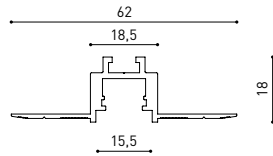

MINIMAL TRACK TRIMLESS

ARKOSLIGHT

MINIMAL TRACK 24V Trimless

Profile 2m A467-02-00- | N |