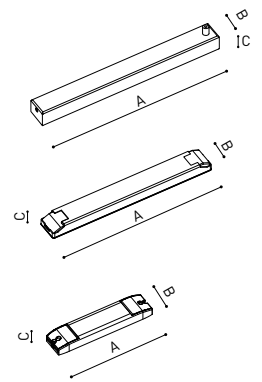

MINIMAL TRACK SUSPENSION

ARKOSLIGHT

MINIMAL TRACK 24V Suspension

Profile 2m

A384-02-00- | N | WT |

Profile 2m Initial feed kit

A400-02-10- | N | WT |

Profile 2m Middle feed kit*

A400-02-20- | N | WT |

* Unidirectional Middle Feed.

MINIMAL TRACK 24V Suspension Corner 90°

A400-00-03- | N | WT |

Cable Length = 85mm.

MINIMAL TRACK 24V Suspension

Rubber Cable n x 1m

A400-00-01- | N |

n = Total Length of System.

24V | Max. 4A

MINIMAL TRACK 24V Suspension Straight Joiner

A400-00-02- | N | WT |

MINIMAL TRACK 24V Suspension Kit

A400-02-04- | N | WT |

Max distance between suspension kits = 100 cm.

MINIMAL TRACK 24V Suspension End Caps

A400-00-05- | N | WT |

Two End Caps Included.

			P	V	D (A x B x C)
MINIMAL TRACK 24V Suspension Power Supply Box	ON/OFF	A400-00-06- | NT | WT |	40W	24V	280 x 30 x 36mm
		A400-00-07- | NT | WT |	100W	24V	280 x 30 x 36mm
220 V~ | Included ON/OFF 24Vdc Power Supply.					
MINIMAL TRACK 24V Remote Power Supply	ON/OFF	0434-01-37	60W	24V	180 x 52 x 30mm
		0433-10-22	100W	24V	295 x 43 x 30mm
220 V~					
MINIMAL TRACK 24V Remote Constant Voltage Dimmer		0433-01-32	DALI / Push	24V	181 x 42 x 20mm
		0433-01-35	CASAMBI	24V	72,6 x 30 x 18mm
		0434-01-64	WIFI	24V	105 x 44 x 23mm

24V

DROP VOLTAGE TABLE

POWER (W)	CABLE SECTION (mm²)	CABLE LENGTH (m)			
		<5	<10	<20	<30
40	0,75	30	30	30	30
	1,5	30	30	30	30
60	0,75	30	30	20	10
	1,5	30	30	30	20
100	0,75	20	10	X	X
	1,5	20	20	10	X

COLOUR | N ■ | NT ■ | WT □ |

DIM OPTIONS PLEASE CONSULT

Calle N · Pol. Ind. EL OLIVERAL
46394 Ribarroja del Turia · Valencia (Spain)
Tel. +34 961 667 207 · Fax +34 961 667 054
info@arkoslight.com · www.arkoslight.com

5Year
GUARANTEE