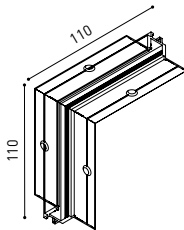

MINIMAL TRACK 24V Trimless

Corner 90° 2 Planes

A467-00-04- | N |

Cable Length = 200mm.

MINIMAL TRACK 24V Trimless

End Caps

A467-00-05- | N |

Two End Caps Included

MINIMAL TRACK 24V Trimless

Straight Joiner

A467-00-06

MINIMAL TRACK 24V Trimless

Connection Box

A467-00-07- | N |

	ON/OFF		P	V	D (A x B x C)
MINIMAL TRACK 24V Remote Power Supply		0434-01-37	60W	24V	180 x 52 x 30mm
		0433-10-22	100W	24V	295 x 43 x 30mm

220 V~
240 V~

			P	V	D (A x B x C)
MINIMAL TRACK 24V Remote Constant Voltage Dimmer		0433-01-32	DALI / Push	24V	181 x 42 x 20mm
		0433-01-35	CASAMBI	24V	72,6 x 30 x 18mm
		0434-01-64	WIFI	24V	105 x 44 x 23mm

24V