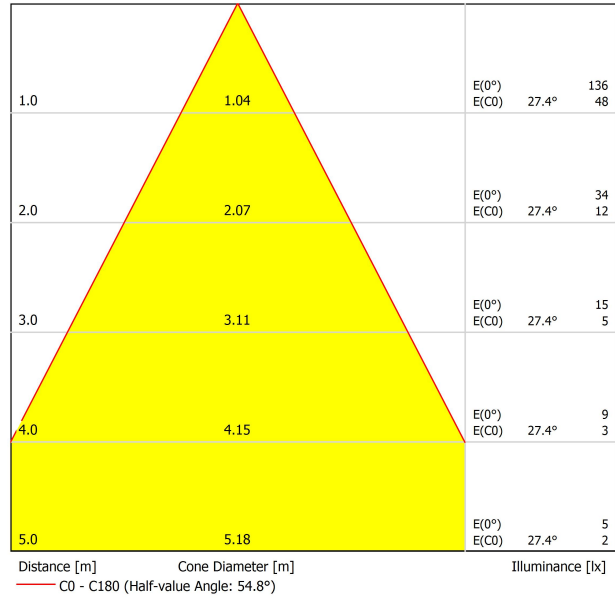

CONICAL DIAGRAM

INSTALLATION GUIDE

<https://youtu.be/KnedjbKp7oo>