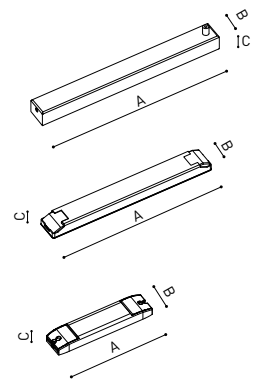

MINIMAL TRACK 24V Suspension

Profile 2m

A384-02-00- | N | WT |

Profile 2m Initial feed kit

A400-02-10- | N | WT |

Profile 2m Middle feed kit*

A400-02-20- | N | WT |

* Unidirectional Middle Feed.

MINIMAL TRACK 24V Suspension Corner 90°

A400-00-03- | N | WT |

Cable Length = 85mm.

MINIMAL TRACK 24V Suspension

Rubber Cable n x 1m

A400-00-01- | N |

n = Total Length of System.

24V | Max. 4A

MINIMAL TRACK 24V Suspension Straight Joiner

A400-00-02- | N | WT |

MINIMAL TRACK 24V Suspension Kit

A400-02-04- | N | WT |

Max distance between suspension kits = 100 cm.

MINIMAL TRACK 24V Suspension End Caps

A400-00-05- | N | WT |

Two End Caps Included.

			P	V	D (A x B x C)
MINIMAL TRACK 24V Suspension Power Supply Box	ON/OFF	A400-00-06- | NT | WT |	40W	24V	280 x 30 x 36mm
		A400-00-07- | NT | WT |	100W	24V	280 x 30 x 36mm
220 V~ | Included ON/OFF 24Vdc Power Supply.					
MINIMAL TRACK 24V Remote Power Supply	ON/OFF	0434-01-37	60W	24V	180 x 52 x 30mm
		0433-10-22	100W	24V	295 x 43 x 30mm
220 V~					
MINIMAL TRACK 24V Remote Constant Voltage Dimmer		0433-01-32	DALI / Push	24V	181 x 42 x 20mm
		0433-01-35	CASAMBI	24V	72,6 x 30 x 18mm
		0434-01-64	WIFI	24V	105 x 44 x 23mm

24V

DROP VOLTAGE TABLE

POWER (W)	CABLE SECTION (mm²)	CABLE LENGTH (m)			
		<5	<10	<20	<30
40	0,75	30	30	30	30
	1,5	30	30	30	30
60	0,75	30	30	20	10
	1,5	30	30	30	20
100	0,75	20	10	X	X
	1,5	20	20	10	X

COLOUR | N ■ | NT ■ | WT □ |

DIM OPTIONS PLEASE CONSULT

Calle N · Pol. Ind. EL OLIVERAL
46394 Ribarroja del Turia · Valencia (Spain)
Tel. +34 961 667 207 · Fax +34 961 667 054
info@arkoslight.com · www.arkoslight.com