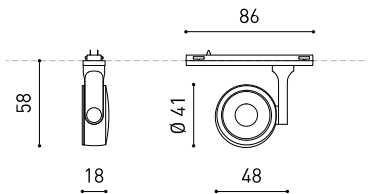

DIMENSIONS

ACCESSORIES

HIGH CHROMATIC LED

MINIMAL TRACK OPTIONS

AWARDS

reddot winner 2020
innovative product
& lighting design

Bronze Delta
ADI Awards 2020

HONORABLE MENTION
EUROPEAN
PRODUCT
DESIGN
AWARD

WINNER
2020

archiproducts
DESIGN AWARDS
WINNER 2020

PREMIO
ADCV
2022
ORO

PRODUCT

Name	SIX XS 24V 17° 4000K NT
Reference	A3890012NT
Color	Textured black
RAL	9005
Category	TRACK LIGHTS

LIGHT SOURCE

Type	LED
Gross luminous flux	450 lm
Colour temperature	4000 K
Chromatic stability	MacAdam Step 2
Colour Rendering Index	CRI > 90
Power	3,5 W
Current	400 mA
Efficacy	129 lm/W
LED lifespan	L90B10 > 55.000h

LIGHTING FIXTURE | PHOTOMETRIC DATA

Lighting efficiency	90%
Light beam angle	17°

LIGHTING FIXTURE | ELECTRICAL DATA

Driver	Included
Power values of the system	4,12 W
Dimming	DIM options
Electrical insulation class	II

OTHER DATA

Sealing	IP20
Wireless control	Please Consult
Swivel angle	310°
Rotation angle	355°
Track type	Minimal Track
Weight	55 g
Packaged weight	85 g
Packaging dimensions	112 x 89 x 26 mm
Units per package	1
Materials	Aluminium / Polycarbonate

Six XS 24V is a projector for the Minimal Track system that stands out for its lightness and elegance. Its body; disk looking, rounded shaped, encloses an innovative combination of reflector and lens. The combined action of both, allows Six to direct light rays with the maximum uniformity in a very small distance that, at the same time, has made possible its differential design-reduced and minimalist-