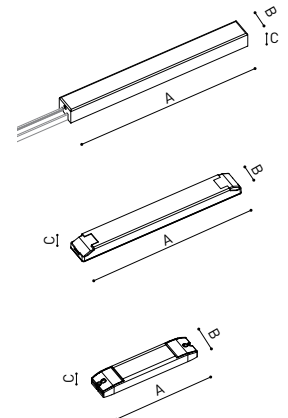

n = Total Length of System.

24V | Max. 4A

MINIMAL TRACK 24V Corner 90° 1 Plane

A384-00-02- | N | WT |

Cable Length = 35mm.

MINIMAL TRACK 24V Corner 90° 1 Plane Rounded

A384-00-03- | N | WT |

Cable Length = 35mm.

MINIMAL TRACK 24V Corner 90° 2 Planes

A384-00-04- | N | WT |

Cable Length = 100mm.

MINIMAL TRACK 24V End Cap

A384-00-05- | N | WT |

MINIMAL TRACK 24V Connection Box

A384-00-06- | N | WT |

			P	V	D [A x B x C]
MINIMAL TRACK 24V Power Supply Box	ON/OFF	A384-00-07- | NT | WT |	40W	24V	280 x 30 x 24mm
		A384-00-08- | NT | WT |	100W	24V	280 x 30 x 24mm

220
240 V~ | Included ON/OFF 24Vdc Power Supply.

MINIMAL TRACK 24V Remote Power Supply	ON/OFF	0434-01-37	60W	24V	180 x 52 x 30mm
		0433-10-22	100W	24V	295 x 43 x 30mm

220
240 V~

MINIMAL TRACK 24V Remote Constant Voltage Dimmer		0433-01-32	DALI / Push	24V	181 x 42 x 20mm
		0433-01-35	CASAMBI	24V	72,6 x 30 x 18mm
		0434-01-64	WIFI	24V	105 x 44 x 23mm

24V

DROP VOLTAGE TABLE

POWER [W]	CABLE SECTION [mm²]	CABLE LENGTH [m]			
		<5	<10	<20	<30
40	0,75	30	30	30	30
	1,5	30	30	30	30
60	0,75	30	30	20	10
	1,5	30	30	30	20
100	0,75	20	10	X	X
	1,5	20	20	10	X

COLOUR | N ■ | NT ■ | WT □ |

DIM OPTIONS PLEASE CONSULT

INSTALLATION GUIDE
<https://youtu.be/KnedJbKp7oo>