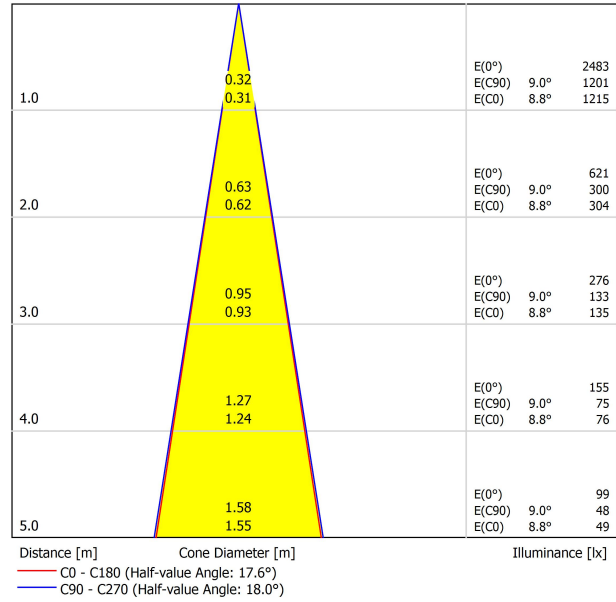

CONICAL DIAGRAM

INSTALLATION GUIDE

<https://youtu.be/KnedjbKp7oo>