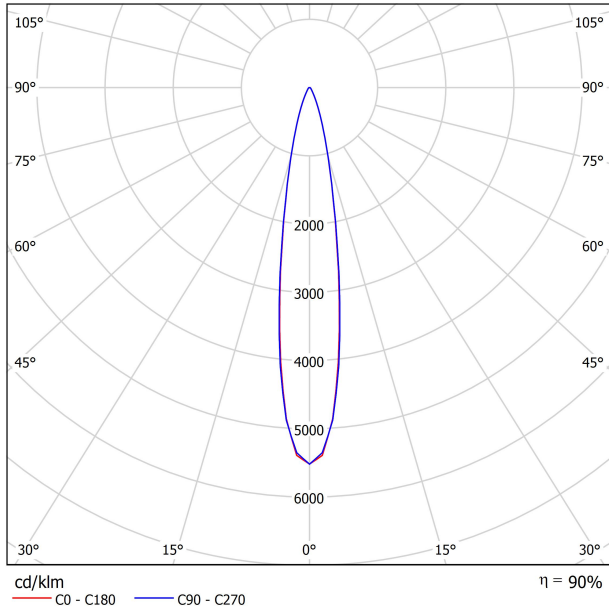

POLAR DIAGRAM