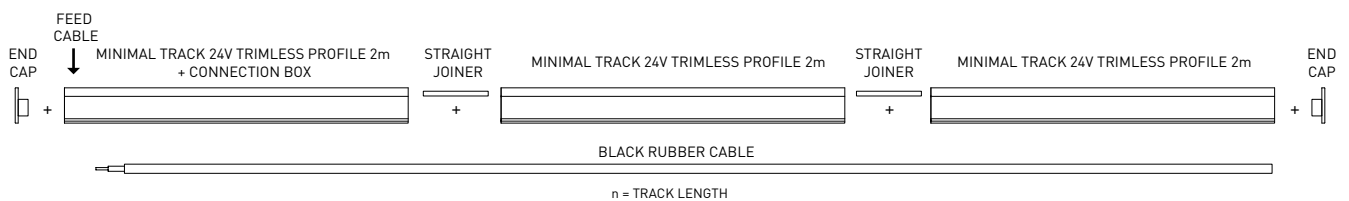

MINIMAL TRACK TRIMLESS

ARKOSLIGHT

MINIMAL TRACK 24V Trimless

Profile 2m A467-02-00- | N |

MINIMAL TRACK 24V Trimless

Rubber Cable n x 1m A467-00-01- | N |

n = Total Length of System.

24V | Max. 4A

MINIMAL TRACK 24V Trimless

Corner 90° 1 Plane

A467-00-02- | N |

Cable Length = 140mm.

MINIMAL TRACK 24V Trimless

Corner 90° 1 Plane Connector

A467-00-03- | N |

MINIMAL TRACK 24V Trimless

Corner 90° 2 Planes

A467-00-04- | N |

Cable Length = 200mm.

MINIMAL TRACK 24V Trimless

End Caps

A467-00-05- | N |

Two End Caps Included

MINIMAL TRACK 24V Trimless

Straight Joiner

A467-00-06

MINIMAL TRACK 24V Trimless

Connection Box

A467-00-07- | N |

	ON/OFF		P	V	D (A x B x C)
MINIMAL TRACK 24V Remote Power Supply		0434-01-37	60W	24V	180 x 52 x 30mm
		0433-10-22	100W	24V	295 x 43 x 30mm

220 V~
240 V~

			P	V	D (A x B x C)
MINIMAL TRACK 24V Remote Constant Voltage Dimmer		0433-01-32	DALI / Push	24V	181 x 42 x 20mm
		0433-01-35	CASAMBI	24V	72,6 x 30 x 18mm
		0434-01-64	WIFI	24V	105 x 44 x 23mm

24V

DROP VOLTAGE TABLE

POWER (W)	CABLE SECTION (mm²)	CABLE LENGTH (m)			
		<5	<10	<20	<30
60	0,75	30	30	20	10
	1,5	30	30	30	20
100	0,75	20	10	X	X
	1,5	20	20	10	X

Reduce 5 meters per each 'Corner 90° 1 Plane CONNECTOR' used.

COLOUR | N ■ |

DIM OPTIONS PLEASE CONSULT

INSTALLATION GUIDE
<https://youtu.be/KnedJbKp7oo>

Calle N · Pol. Ind. EL OLIVERAL
46394 Ribarroja del Turia · Valencia (Spain)
Tel. +34 961 667 207 · Fax +34 961 667 054
info@arkoslight.com · www.arkoslight.com