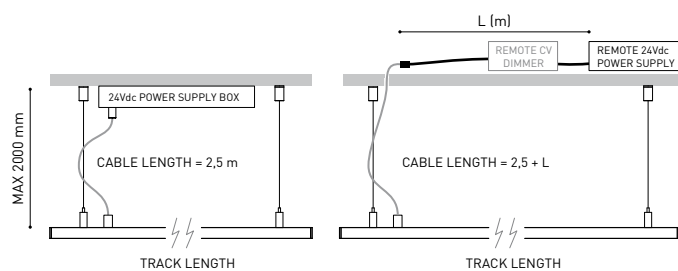

DROP VOLTAGE TABLE

POWER (W)	CABLE SECTION (mm²)	CABLE LENGTH (m)			
		<5	<10	<20	<30
40	0,75	30	30	30	30
	1,5	30	30	30	30
60	0,75	30	30	20	10
	1,5	30	30	30	20
100	0,75	20	10	X	X
	1,5	20	20	10	X