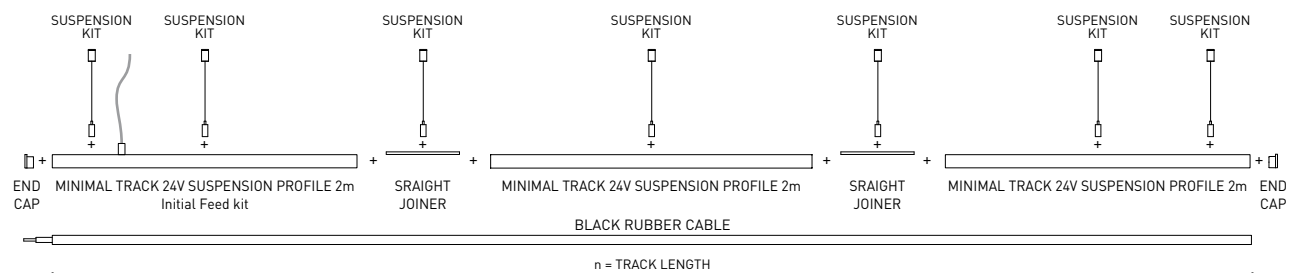

DROP VOLTAGE TABLE

POWER (W)	CABLE SECTION (mm²)	CABLE LENGTH (m)			
		<5	<10	<20	<30
40	0,75	30	30	30	30
	1,5	30	30	30	30
60	0,75	30	30	20	10
	1,5	30	30	30	20
100	0,75	20	10	X	X
	1,5	20	20	10	X