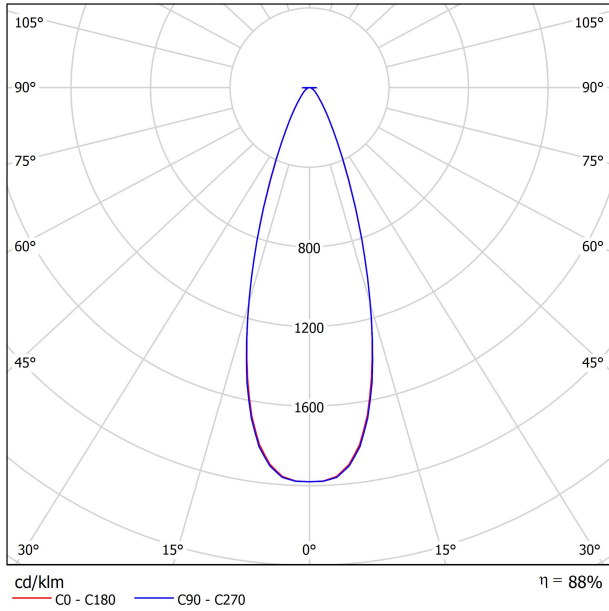

POLAR DIAGRAM