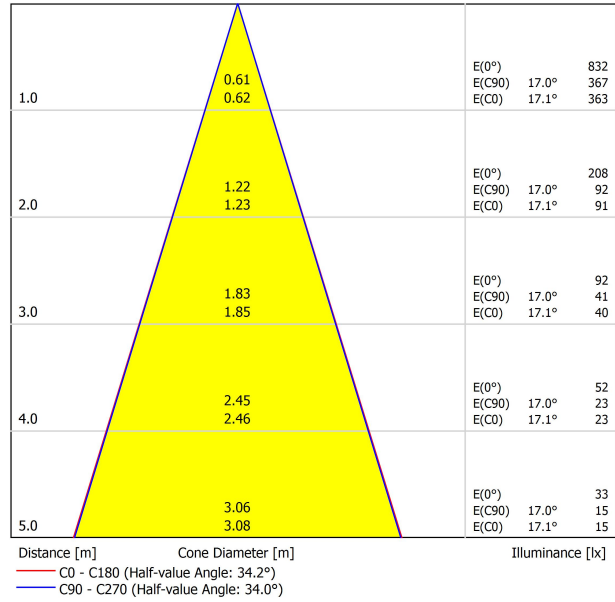

CONICAL DIAGRAM

INSTALLATION GUIDE

<https://youtu.be/KnedjbKp7oo>