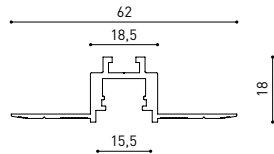

MINIMAL TRACK TRIMLESS

ARKOSLIGHT

MINIMAL TRACK 24V Trimless

Profile 2m A467-02-00- | N |