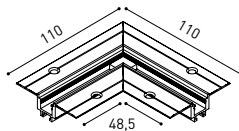

## MINIMAL TRACK 24V Trimless

Corner 90° 1 Plane

A467-00-02- | N |

Cable Length = 140mm.