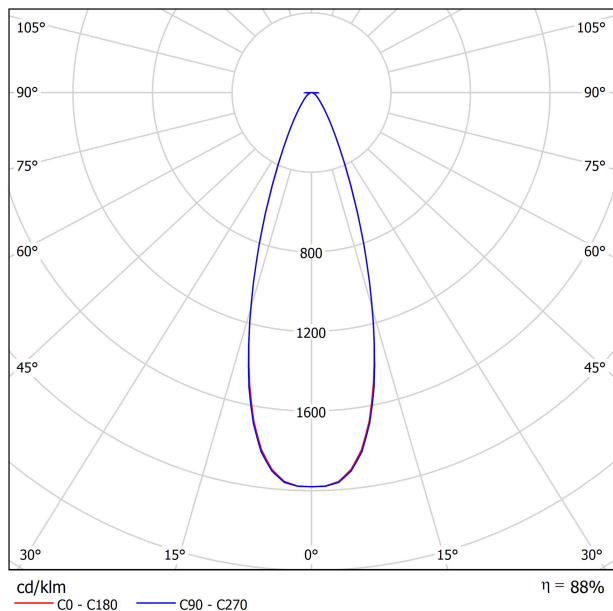

POLAR DIAGRAM