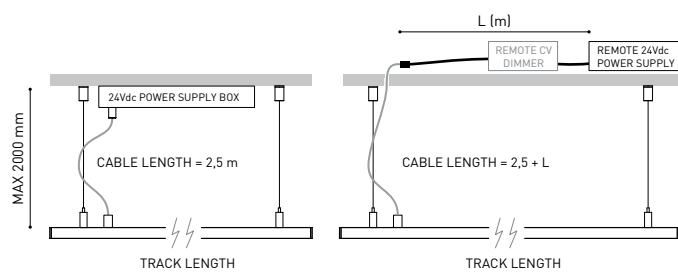

DROP VOLTAGE TABLE

POWER (W)	CABLE SECTION (mm²)	CABLE LENGTH (m)			
		<5	<10	<20	<30
40	0,75	30	30	30	30
	1,5	30	30	30	30
60	0,75	30	30	20	10
	1,5	30	30	30	20
100	0,75	20	10	X	X
	1,5	20	20	10	X