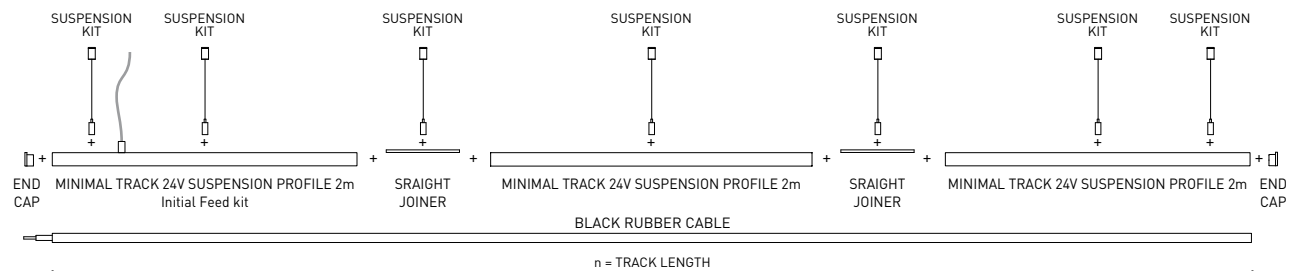

DROP VOLTAGE TABLE

POWER (W)	CABLE SECTION (mm²)	CABLE LENGTH (m)			
		<5	<10	<20	<30
40	0,75	30	30	30	30
	1,5	30	30	30	30
60	0,75	30	30	20	10
	1,5	30	30	30	20
100	0,75	20	10	X	X
	1,5	20	20	10	X