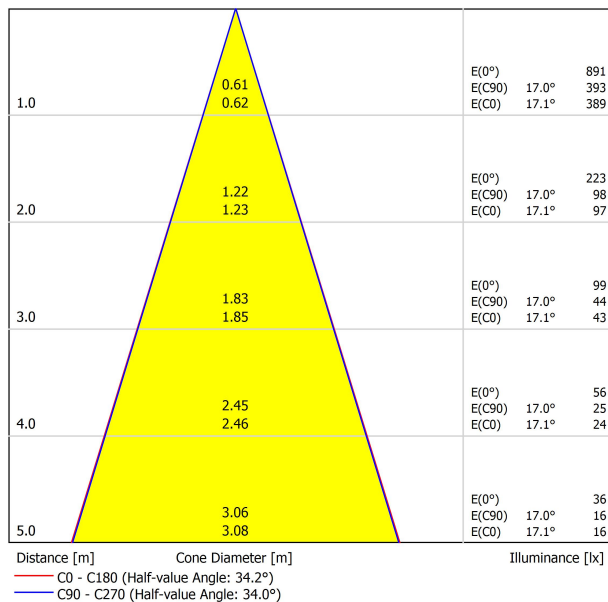

CONICAL DIAGRAM

INSTALLATION GUIDE

<https://youtu.be/KnedjbKp7oo>