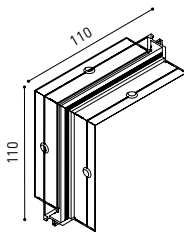

MINIMAL TRACK 24V Trimless

Corner 90° 2 Planes

A467-00-04- | N |

Cable Length = 200mm.

MINIMAL TRACK 24V Trimless

End Caps

A467-00-05- | N |

Two End Caps Included

MINIMAL TRACK 24V Trimless

Straight Joiner

A467-00-06

MINIMAL TRACK 24V Trimless

Connection Box

A467-00-07- | N |

		P	V	D (A x B x C)	
MINIMAL TRACK 24V Remote Power Supply	ON/OFF	0434-01-37	60W	24V	180 x 52 x 30mm
		0433-10-22	100W	24V	295 x 43 x 30mm

220 V~
240 V~

MINIMAL TRACK 24V Remote Constant Voltage Dimmer		0433-01-32	DALI / Push	24V	181 x 42 x 20mm
		0433-01-35	CASAMBI	24V	72,6 x 30 x 18mm
		0434-01-64	WIFI	24V	105 x 44 x 23mm

24V

DROP VOLTAGE TABLE

POWER (W)	CABLE SECTION (mm²)	CABLE LENGTH (m)			
		<5	<10	<20	<30
60	0,75	30	30	20	10
	1,5	30	30	30	20
100	0,75	20	10	X	X
	1,5	20	20	10	X

Reduce 5 meters per each 'Corner 90° 1 Plane CONNECTOR' used.