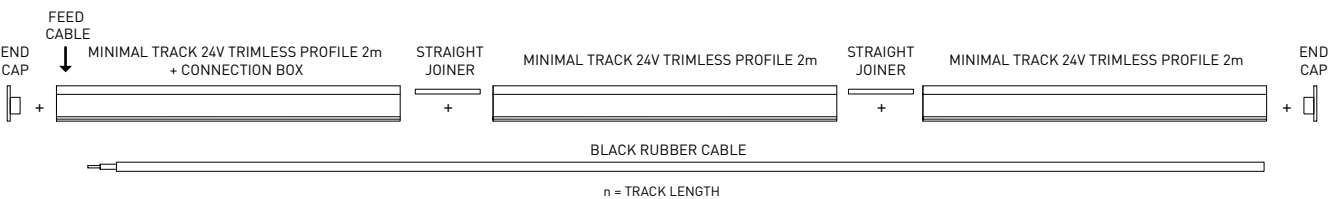

MINIMAL TRACK TRIMLESS

ARKOSLIGHT

MINIMAL TRACK 24V Trimless

Profile 2m A467-02-00- | N |

MINIMAL TRACK 24V Trimless

Rubber Cable n x 1m A467-00-01- | N |

n = Total Length of System.

24V | Max. 4A

MINIMAL TRACK 24V Trimless

Corner 90° 1 Plane

A467-00-02- | N |

Cable Length = 140mm.

MINIMAL TRACK 24V Trimless

Corner 90° 1 Plane Connector

A467-00-03- | N |

MINIMAL TRACK 24V Trimless

Corner 90° 2 Planes

A467-00-04- | N |

Cable Length = 200mm.

MINIMAL TRACK 24V Trimless

End Caps

A467-00-05- | N |

Two End Caps Included

MINIMAL TRACK 24V Trimless

Straight Joiner

A467-00-06

MINIMAL TRACK 24V Trimless

Connection Box

A467-00-07- | N |

		P	V	D (A x B x C)	
MINIMAL TRACK 24V Remote Power Supply	ON/OFF	0434-01-37	60W	24V	180 x 52 x 30mm
		0433-10-22	100W	24V	295 x 43 x 30mm

220 V~
240 V~

MINIMAL TRACK 24V Remote Constant Voltage Dimmer		0433-01-32	DALI / Push	24V	181 x 42 x 20mm
		0433-01-35	CASAMBI	24V	72,6 x 30 x 18mm
		0434-01-64	WIFI	24V	105 x 44 x 23mm

24V

DROP VOLTAGE TABLE

POWER (W)	CABLE SECTION (mm²)	CABLE LENGTH (m)			
		<5	<10	<20	<30
60	0,75	30	30	20	10
	1,5	30	30	30	20
100	0,75	20	10	X	X
	1,5	20	20	10	X

Reduce 5 meters per each 'Corner 90° 1 Plane CONNECTOR' used.

COLOUR | N ■ |

DIM OPTIONS PLEASE CONSULT

INSTALLATION GUIDE
<https://youtu.be/KnedJbKp7oo>

Calle N · Pol. Ind. EL OLIVERAL
46394 Ribarroja del Turia · Valencia (Spain)
Tel. +34 961 667 207 · Fax +34 961 667 054
info@arkoslight.com · www.arkoslight.com

5Year
GUARANTEE