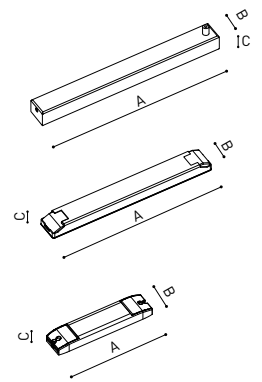

MINIMAL TRACK 24V Suspension

Profile 2m

A384-02-00- | N | WT |

Profile 2m Initial feed kit

A400-02-10- | N | WT |

Profile 2m Middle feed kit*

A400-02-20- | N | WT |

* Unidirectional Middle Feed.

MINIMAL TRACK 24V Suspension Corner 90°

A400-00-03- | N | WT |

Cable Length = 85mm.

MINIMAL TRACK 24V Suspension

Rubber Cable n x 1m

A400-00-01- | N |

n = Total Length of System.

24V | Max. 4A

MINIMAL TRACK 24V Suspension Straight Joiner

A400-00-02- | N | WT |

MINIMAL TRACK 24V Suspension Kit

A400-02-04- | N | WT |

Max distance between suspension kits = 100 cm.

MINIMAL TRACK 24V Suspension End Caps

A400-00-05- | N | WT |

Two End Caps Included.

			P	V	D (A x B x C)
MINIMAL TRACK 24V Suspension Power Supply Box	ON/OFF	A400-00-06- | NT | WT |	40W	24V	280 x 30 x 36mm
		A400-00-07- | NT | WT |	100W	24V	280 x 30 x 36mm
220 V~ | Included ON/OFF 24Vdc Power Supply.					
MINIMAL TRACK 24V Remote Power Supply	ON/OFF	0434-01-37	60W	24V	180 x 52 x 30mm
		0433-10-22	100W	24V	295 x 43 x 30mm
220 V~					
MINIMAL TRACK 24V Remote Constant Voltage Dimmer		0433-01-32	DALI / Push	24V	181 x 42 x 20mm
		0433-01-35	CASAMBI	24V	72,6 x 30 x 18mm
		0434-01-64	WIFI	24V	105 x 44 x 23mm

24V

DROP VOLTAGE TABLE

POWER (W)	CABLE SECTION (mm²)	CABLE LENGTH (m)			
		<5	<10	<20	<30
40	0,75	30	30	30	30
	1,5	30	30	30	30
60	0,75	30	30	20	10
	1,5	30	30	30	20
100	0,75	20	10	X	X
	1,5	20	20	10	X

COLOUR | N ■ | NT ■ | WT □ |

DIM OPTIONS PLEASE CONSULT