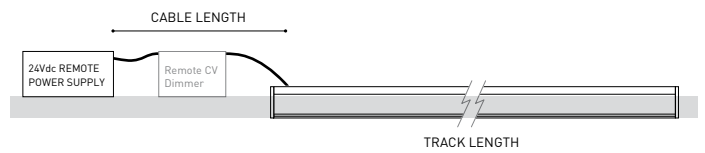

COLOUR | N ■ |

DIM OPTIONS PLEASE CONSULT

INSTALLATION GUIDE
<https://youtu.be/KnedJbKp7oo>

Calle N · Pol. Ind. EL OLIVERAL
46394 Ribarroja del Turia · Valencia (Spain)
Tel. +34 961 667 207 · Fax +34 961 667 054
info@arkoslight.com · www.arkoslight.com

5Year
GUARANTEE