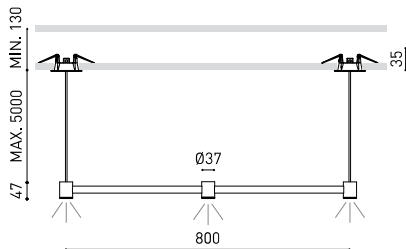

DIMENSIONS

ACCESSORIES

AWARDS

reddot design award
winner 2019

archiproducts
DESIGN AWARDS
WINNER 2019

PREMIO
ADCV 2019
PLATA

SHORTLIST
2019

Bronze Delta
ADI Awards 2020

PRODUCT

Name	ART MODULAR 3 D+D+D 2700K BG
Reference	A3943110BG
Color	Brushed Gold - Other colours, please consult
Base Finishing	Textured white
RAL	Paint of metallic nanoparticles
Category	SUSPENSION

LIGHT SOURCE

Type	LED
Gross luminous flux	570 lm
Colour temperature	2700 K - Other K, please consult
Chromatic stability	MacAdam Step 3
Colour Rendering Index	CRI>90
Power	6,3 W
Current	700 mA
Efficacy	90 lm/W
LED lifespan	L90B10 >102.000h

LIGHTING FIXTURE | PHOTOMETRIC DATA

Lighting efficiency	92%
Light beam angle	38°

LIGHTING FIXTURE | ELECTRICAL DATA

Driver	Included
Power values of the system	8,36 W
Frequency	50/60 Hz
Dimming	No Dim - Other DIM, please consult
Electrical insulation class	□

OTHER DATA

Sealing	IP20
Wireless control	Please Consult
Recess measurements	2 x Ø50 mm
Cord length	Max. 5 m
Fast adjustment tensioner	No
Weight	1240 g
Packaged weight	1820 g
Units per package	1
Materials	Brass / Acrylonitrile Butadiene Styrene + Polycarbonate

Art is a minimalist and rational suspended luminary that allows an ambitious range of composition possibilities. Individually, it transmits a sober look, but when combined – in an ordered or anarchic way – it is revealed as a sculptural piece of Art. This luminary can offer ambient lighting in any kind of actual interior design project. Its versatility makes possible both, - a discreet lighting over a table or an artistic composition to smoothly light up vertical opened spaces.