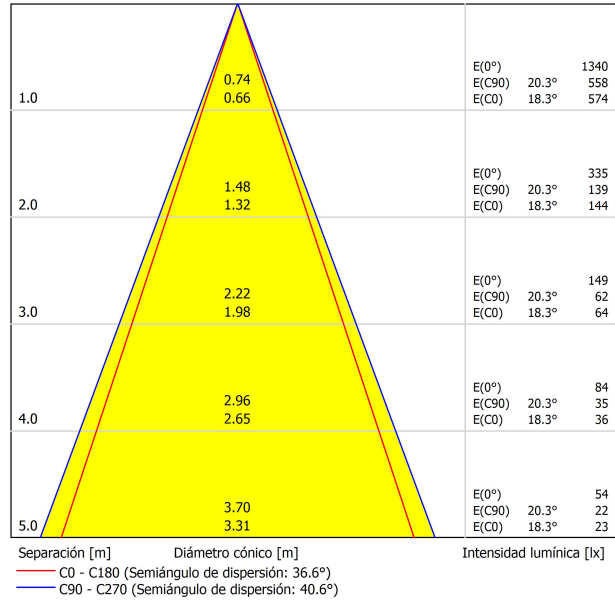

CONICAL DIAGRAM