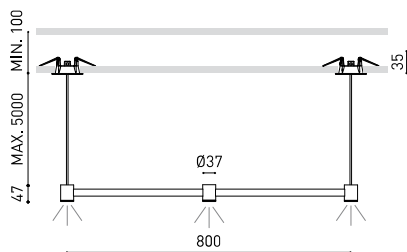

DIMENSIONS

ACCESSORIES

AWARDS

reddot design award
winner 2019

archiproducts
DESIGN AWARDS
WINNER 2019

PREMIO
ADCV 2019
PLATA

SHORTLIST
2019

Bronze Delta
ADI Awards 2020

PRODUCT

Name	ART MODULAR 3 D+D+D DIM DALI 3000K BG
Reference	A3943121BG
Color	Brushed Gold - Other colours, please consult
Base Finishing	Textured white
RAL	Paint of metallic nanoparticles
Category	SUSPENSION

LIGHT SOURCE

Type	LED
Gross luminous flux	630 lm
Colour temperature	3000 K - Other K, please consult
Chromatic stability	MacAdam Step 3
Colour Rendering Index	CRI>90
Power	6,3 W
Current	700 mA
Efficacy	100 lm/W
LED lifespan	L90B10 >102.000h

LIGHTING FIXTURE | PHOTOMETRIC DATA

Lighting efficiency	92%
Light beam angle	38°

LIGHTING FIXTURE | ELECTRICAL DATA

Driver	Included
Power values of the system	8,68 W
Frequency	50/60 Hz
Dimming	DALI - Other DIM, please consult
Electrical insulation class	□

OTHER DATA

Sealing	IP20
Wireless control	Please Consult
Recess measurements	2 x Ø50 mm
Cord length	Max. 5 m
Fast adjustment tensioner	No
Weight	1240 g
Packaged weight	1820 g
Units per package	1
Materials	Brass / Acrylonitrile Butadiene Styrene + Polycarbonate

Art is a minimalist and rational suspended luminary that allows an ambitious range of composition possibilities. Individually, it transmits a sober look, but when combined – in an ordered or anarchic way – it is revealed as a sculptural piece of Art. This luminary can offer ambient lighting in any kind of actual interior design project. Its versatility makes possible both, - a discreet lighting over a table or an artistic composition to smoothly light up vertical opened spaces.