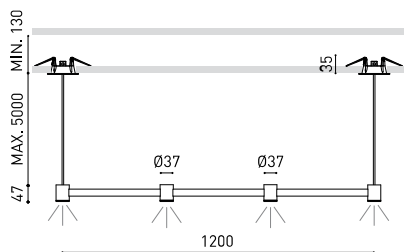

DIMENSIONS

ACCESSORIES

AWARDS

PRODUCT

Name	ART MODULAR 4 D+D+D+D 2700K BC
Reference	A3944110BC
Color	Brushed Copper - Other colours, please consult
Base Finishing	Textured white
RAL	Paint of metallic nanoparticles
Category	SUSPENSION

LIGHT SOURCE

Type	LED
Gross luminous flux	760 lm
Colour temperature	2700 K - Other K, please consult
Chromatic stability	MacAdam Step 3
Colour Rendering Index	CRI>90
Power	8,4 W
Current	700 mA
Efficacy	90 lm/W
LED lifespan	L90B10 >102.000h

LIGHTING FIXTURE | PHOTOMETRIC DATA

Lighting efficiency	92%
Light beam angle	38°

LIGHTING FIXTURE | ELECTRICAL DATA

Driver	Included
Power values of the system	10,61 W
Frequency	50/60 Hz
Dimming	No Dim - Other DIM, please consult
Electrical insulation class	☐

OTHER DATA

Sealing	IP20
Wireless control	Please Consult
Recess measurements	2 x Ø50 mm
Cord length	Max. 5 m
Fast adjustment tensioner	No
Weight	1600 g
Packaged weight	2470 g
Units per package	1
Materials	Brass / Acrylonitrile Butadiene Styrene + Polycarbonate

Art is a minimalist and rational suspended luminary that allows an ambitious range of composition possibilities. Individually, it transmits a sober look, but when combined – in an ordered or anarchic way – it is revealed as a sculptural piece of Art. This luminary can offer ambient lighting in any kind of actual interior design project. Its versatility makes possible both, - a discreet lighting over a table or an artistic composition to smoothly light up vertical opened spaces.