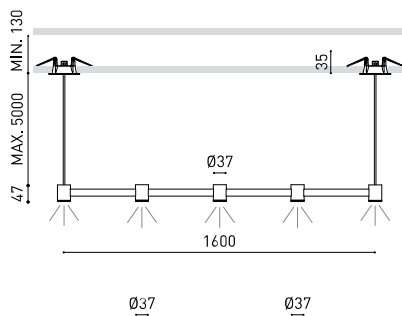

DIMENSIONS

ACCESSORIES

AWARDS

reddot design award
winner 2019

archiproducts
DESIGN AWARDS
WINNER 2019

PREMIO
ADCV 2019
PLATA

SHORTLIST
2019

Bronze Delta
ADI Awards 2020

PRODUCT

Name	ART MODULAR 5 D+D+D+D+D 2700K BC
Reference	A3945110BC
Color	Brushed Copper - Other colours, please consult
Base Finishing	Textured white
RAL	Paint of metallic nanoparticles
Category	SUSPENSION

LIGHT SOURCE

Type	LED
Gross luminous flux	950 lm
Colour temperature	2700 K - Other K, please consult
Chromatic stability	MacAdam Step 3
Colour Rendering Index	CRI>90
Power	10,5 W
Current	700 mA
Efficacy	90 lm/W
LED lifespan	L90B10 >102.000h

LIGHTING FIXTURE | PHOTOMETRIC DATA

Lighting efficiency	92%
Light beam angle	38°

LIGHTING FIXTURE | ELECTRICAL DATA

Driver	Included
Power values of the system	12,95 W
Frequency	50/60 Hz
Dimming	No Dim - Other DIM, please consult
Electrical insulation class	☐

OTHER DATA

Sealing	IP20
Wireless control	Please Consult
Recess measurements	2 x Ø50 mm
Cord length	Max. 5 m
Fast adjustment tensioner	No
Weight	2020 g
Packaged weight	3120 g
Units per package	1
Materials	Brass / Acrylonitrile Butadiene Styrene + Polycarbonate

Art is a minimalist and rational suspended luminary that allows an ambitious range of composition possibilities. Individually, it transmits a sober look, but when combined – in an ordered or anarchic way – it is revealed as a sculptural piece of Art. This luminary can offer ambient lighting in any kind of actual interior design project. Its versatility makes possible both, - a discreet lighting over a table or an artistic composition to smoothly light up vertical opened spaces.