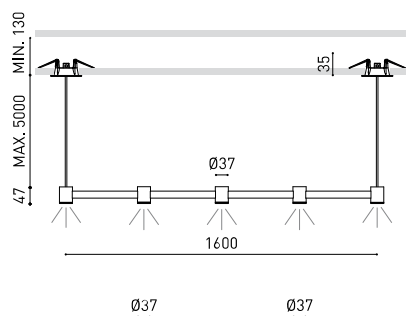

DIMENSIONS

ACCESSORIES

AWARDS

reddot design award
winner 2019

archiproducts
DESIGN AWARDS
WINNER 2019

PREMIO
ADCV 2019
PLATA

SHORTLIST
2019

Bronze Delta
ADI Awards 2020

PRODUCT

Name	ART MODULAR 5 D+D+D+D+D 2700K NT
Reference	A3945110NT
Color	Textured black - Other colours, please consult
Base Finishing	Textured black
RAL	9005
Category	SUSPENSION

LIGHT SOURCE

Type	LED
Gross luminous flux	950 lm
Colour temperature	2700 K - Other K, please consult
Chromatic stability	MacAdam Step 3
Colour Rendering Index	CRI>90
Power	10,5 W
Current	700 mA
Efficacy	90 lm/W
LED lifespan	L90B10 >102.000h

LIGHTING FIXTURE | PHOTOMETRIC DATA

Lighting efficiency	92%
Light beam angle	38°

LIGHTING FIXTURE | ELECTRICAL DATA

Driver	Included
Power values of the system	12,95 W
Frequency	50/60 Hz
Dimming	No Dim - Other DIM, please consult
Electrical insulation class	☐

OTHER DATA

Sealing	IP20
Wireless control	Please Consult
Recess measurements	2 x Ø50 mm
Cord length	Max. 5 m
Fast adjustment tensioner	No
Weight	2020 g
Packaged weight	3120 g
Units per package	1
Materials	Brass / Acrylonitrile Butadiene Styrene + Polycarbonate

Art is a minimalist and rational suspended luminary that allows an ambitious range of composition possibilities. Individually, it transmits a sober look, but when combined – in an ordered or anarchic way – it is revealed as a sculptural piece of Art. This luminary can offer ambient lighting in any kind of actual interior design project. Its versatility makes possible both, - a discreet lighting over a table or an artistic composition to smoothly light up vertical opened spaces.