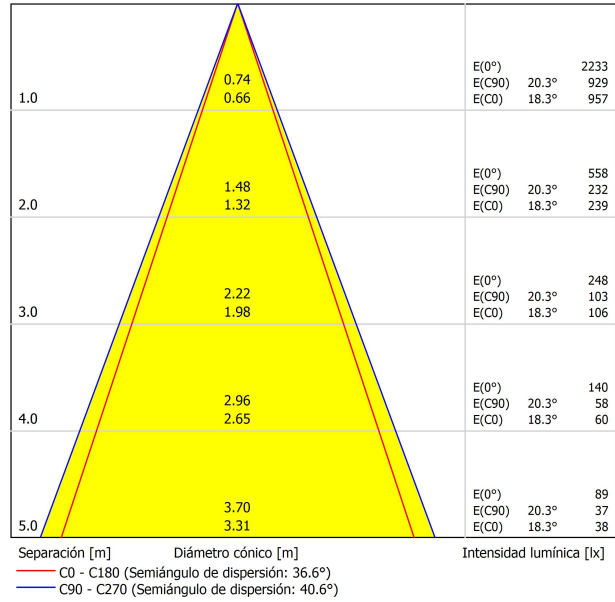

CONICAL DIAGRAM