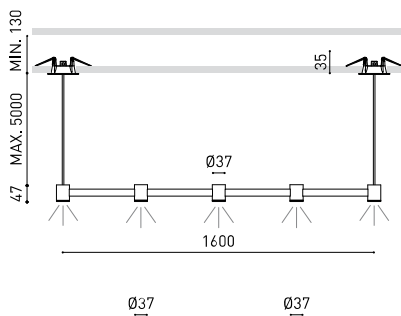

DIMENSIONS

ACCESSORIES

AWARDS

reddot design award
winner 2019

archiproducts
DESIGN AWARDS
WINNER 2019

PREMIO
ADCV 2019
PLATA

SHORTLIST
2019

Bronze Delta
ADI Awards 2020

PRODUCT

Name	ART MODULAR 5 D+D+D+D+D 2700K WT
Reference	A3945110WT
Color	Textured white - Other colours, please consult
Base Finishing	Textured white
RAL	9016
Category	SUSPENSION

LIGHT SOURCE

Type	LED
Gross luminous flux	950 lm
Colour temperature	2700 K - Other K, please consult
Chromatic stability	MacAdam Step 3
Colour Rendering Index	CRI>90
Power	10,5 W
Current	700 mA
Efficacy	90 lm/W
LED lifespan	L90B10 >102.000h

LIGHTING FIXTURE | PHOTOMETRIC DATA

Lighting efficiency	92%
Light beam angle	38°

LIGHTING FIXTURE | ELECTRICAL DATA

Driver	Included
Power values of the system	12,95 W
Frequency	50/60 Hz
Dimming	No Dim - Other DIM, please consult
Electrical insulation class	☐

OTHER DATA

Sealing	IP20
Wireless control	Please Consult
Recess measurements	2 x Ø50 mm
Cord length	Max. 5 m
Fast adjustment tensioner	No
Weight	2020 g
Packaged weight	3120 g
Units per package	1
Materials	Brass / Acrylonitrile Butadiene Styrene + Polycarbonate

Art is a minimalist and rational suspended luminaire that allows an ambitious range of composition possibilities. Individually, it transmits a sober look, but when combined – in an ordered or anarchic way – it is revealed as a sculptural piece of Art. This luminaire can offer ambient lighting in any kind of actual interior design project. Its versatility makes possible both, - a discreet lighting over a table or an artistic composition to smoothly light up vertical opened spaces.